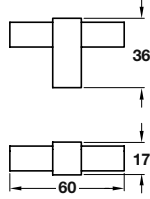

TIBERIUS T Knob

- > 1x M4 x 25 mm handle screw included
- > Aluminium
- > Order qty: 1 pc

	Cat. No.
Black nickel	112.85.095