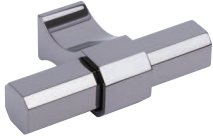

TIBERIUS T Knob

- > 1x M4 x 25 mm handle screw included
- > Aluminium
- > Order qty: 1 pc

	Cat. No.
Black nickel	112.85.095