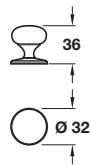

# MAYBERRY

4

Furniture Handles: Modern Classics

MAYBERRY knob

MAYBERRY cup handle

The HENRIETTA cup handle shown on page 4.139 matches the MAYBERRY knob

- > 1x M4 x 25 mm and 1x M4 x 45 mm snap off handle screws included
- > \*Order M4 handle screws separately
- > Zinc alloy
- > Order qty: 1 pc

Finish	Cat. No.
Polished nickel	151.40.650

TOH DESIGN 2020. © Häfele U.K. Ltd 2020. Dimensional data not binding. We reserve the right to alter specifications without notice.