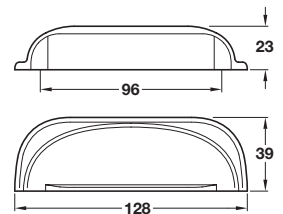

# MAYBERRY

4

Furniture Handles: Modern Classics

MAYBERRY knob

MAYBERRY cup handle

The HENRIETTA cup handle shown on page 4.139 matches the MAYBERRY knob

- > 1x M4 x 25 mm and 1x M4 x 45 mm snap off handle screws included
- > \*Order M4 handle screws separately
- > Zinc alloy
- > Order qty: 1 pc

Finish	Cat. No.
Polished nickel	151.40.650

TOH DESIGN 2020. © Häfele U.K. Ltd 2020. Dimensional data not binding. We reserve the right to alter specifications without notice.