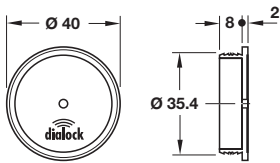

DFANT 2 external antenna

- > For indoor use, for installation in furniture
- > Offset reader unit for keys with integrated red/green LEDs for indication of the activation status for FT 200/FT 200 CAP furniture terminals
- > With connecting cable and coaxial plug
- > Min. installation distance between 2 antennae: 250 mm
- > Can be connected directly to the output port of the FT 200 furniture terminal
- > Anthracite grey plastic housing, black lead
- > Order qty: 1 pc

IP67

5

Not suitable for use in metal or metal coated furniture

Lead length	Cat. No.
1 m	237.59.060
3 m	237.59.061

Dialock PS 4 power supply

- > Voltage supply for furniture terminals, wall terminals, distributors and multi-lock adapters
- > Plug fit connection to output cable via AMP plug (3-way AMP plug on output port)
- > Input: 100-240 V AC, 50-60HZ. Output: 12V DC, regulated
Relative humidity: 95% (not condensed)
Operating temperature: 0-45 °C
- > 1.35 m output cable and 2.10 m 2 pin mains cable included
- > Black plastic
- > Order qty: 1 pc