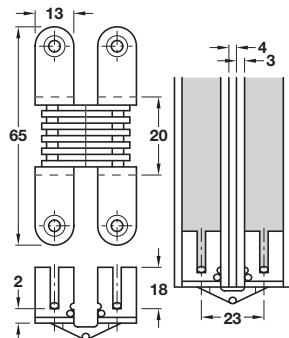

# CONCEALED HINGES

9

Furniture Hinges and Flap Fittings: Hinges

- > Opening angle 180°
- > Screw fixing
- > Brass plated steel
- > Order fixing screws separately
- > Order qty: 1 pc

## Concealed hinge, maximum door thickness 14-16 mm

Maximum door thickness	Cat. No.
14-16 mm	341.05.510

## Concealed hinge, maximum door thickness 18-20 mm

Maximum door thickness	Cat. No.
18-20 mm	341.05.500

## Concealed hinge, maximum door thickness 19-21 mm

Maximum door thickness	Cat. No.
19-21 mm	341.05.521

TOH TECHNOLOGY 2018, © Hafele U.K., Ltd 2018. Dimensional data not binding. We reserve the right to alter specifications without notice.