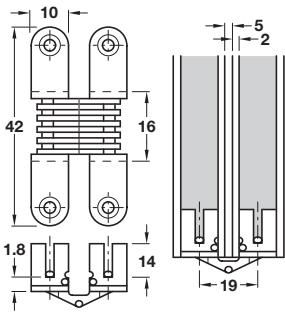

# CONCEALED HINGES

9

Furniture Hinges and Flap Fittings: Hinges

- > Opening angle 180°
- > Screw fixing
- > Brass plated steel
- > Order fixing screws separately
- > Order qty: 1 pc

## Concealed hinge, maximum door thickness 14-16 mm

Maximum door thickness	Cat. No.
14-16 mm	341.05.510

## Concealed hinge, maximum door thickness 18-20 mm

Maximum door thickness	Cat. No.
18-20 mm	341.05.500

## Concealed hinge, maximum door thickness 19-21 mm

Maximum door thickness	Cat. No.
19-21 mm	341.05.521

TOH TECHNOLOGY 2018, © Hafele U.K., Ltd 2018. Dimensional data not binding. We reserve the right to alter specifications without notice.