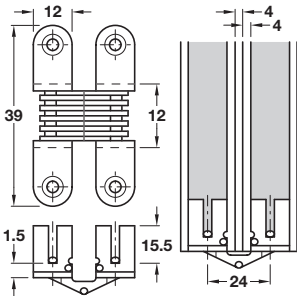

# CONCEALED HINGES

9

Furniture Hinges and Flap Fittings: Hinges

- > Opening angle 180°
- > Screw fixing
- > Brass plated steel
- > Order fixing screws separately
- > Order qty: 1 pc

## Concealed hinge, maximum door thickness 14-16 mm

Maximum door thickness	Cat. No.
14-16 mm	341.05.510

## Concealed hinge, maximum door thickness 18-20 mm

Maximum door thickness	Cat. No.
18-20 mm	341.05.500

## Concealed hinge, maximum door thickness 19-21 mm

Maximum door thickness	Cat. No.
19-21 mm	341.05.521

TOH TECHNOLOGY 2018, © Hafele U.K., Ltd 2018. Dimensional data not binding. We reserve the right to alter specifications without notice.