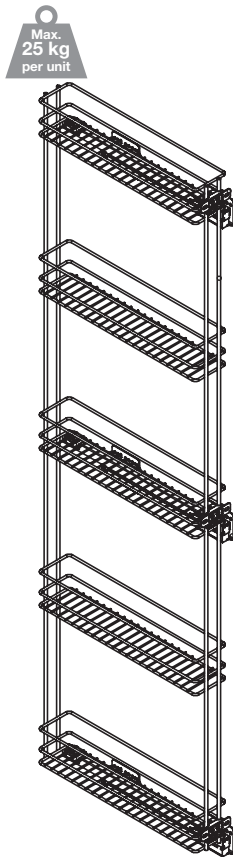

VS TAL WIRO Rack pull out unit with baskets for 150 mm cabinets

- > Unit height: 1690 mm
For installed height: 1750 mm (with runners)
For minimum internal cabinet height: 1850 mm (to allow clearance for contents in the top basket)
- > Built-in depth: 495 mm
- > For cabinet width: 150 mm
- > Baskets are fixed in place, not height adjustable
- > Right hand mounting only
- > Set includes:
 - 1x Frame set
 - 1x Grass Nova Pro runner set
 - 3x Panel connectors
 - 5x Linear wire baskets, 465 mm depth
- > Order qty: 1 set

For cabinet width / basket width	150 mm / 94 mm
Chrome	549.85.222
Lava grey	549.85.522
Silver	549.85.922

VS TAL WIRO Bottle pull out unit with 16 bottle wine rack for 150 mm cabinets

- > Unit height: 1690 mm
For installed height: 1750 mm (with runners)
For minimum internal cabinet height: 1850 mm (to allow clearance for contents in the top basket)
- > Built-in depth: 495 mm
- > For cabinet width: 150 mm
- > Right hand mounting only
- > Set includes:
 - 1x Frame set
 - 1x Grass Nova Pro runner set
 - 3x Panel connectors
 - 3x Storage trays
 - 12x Chrome horizontal bottle holders
 - 4x Chrome vertical bottle holders
- > Order qty: 1 set

For cabinet width	Rack width	Cat. No.
150 mm	94 mm	549.85.202

TCH DESIGN 2020. © Häfele U.K. Ltd 2020. Dimensional data not binding. We reserve the right to alter specifications without notice.