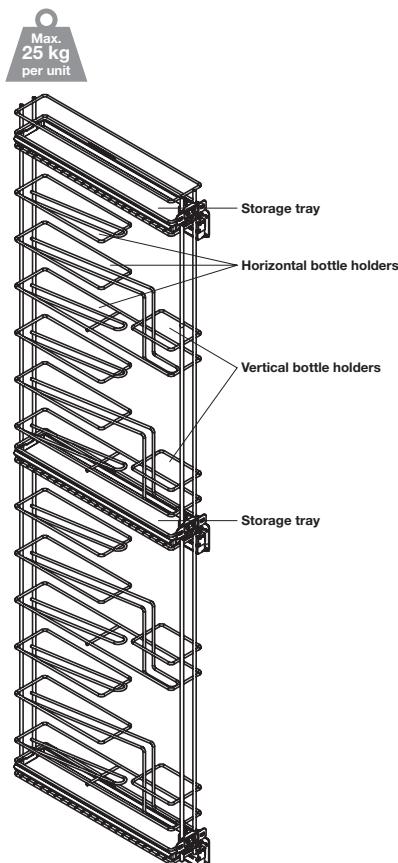

VS TAL WIRO Rack pull out unit with baskets for 150 mm cabinets

- > Unit height: 1690 mm
For installed height: 1750 mm (with runners)
For minimum internal cabinet height: 1850 mm (to allow clearance for contents in the top basket)
- > Built-in depth: 495 mm
- > For cabinet width: 150 mm
- > Baskets are fixed in place, not height adjustable
- > Right hand mounting only
- > Set includes:
 - 1x Frame set
 - 1x Grass Nova Pro runner set
 - 3x Panel connectors
 - 5x Linear wire baskets, 465 mm depth
- > Order qty: 1 set

For cabinet width / basket width	150 mm / 94 mm
Chrome	549.85.222
Lava grey	549.85.522
Silver	549.85.922

VS TAL WIRO Bottle pull out unit with 16 bottle wine rack for 150 mm cabinets

- > Unit height: 1690 mm
For installed height: 1750 mm (with runners)
For minimum internal cabinet height: 1850 mm (to allow clearance for contents in the top basket)
- > Built-in depth: 495 mm
- > For cabinet width: 150 mm
- > Right hand mounting only
- > Set includes:
 - 1x Frame set
 - 1x Grass Nova Pro runner set
 - 3x Panel connectors
 - 3x Storage trays
 - 12x Chrome horizontal bottle holders
 - 4x Chrome vertical bottle holders
- > Order qty: 1 set

For cabinet width	Rack width	Cat. No.
150 mm	94 mm	549.85.202

TCH DESIGN 2020. © Häfele U.K. Ltd 2020. Dimensional data not binding. We reserve the right to alter specifications without notice.