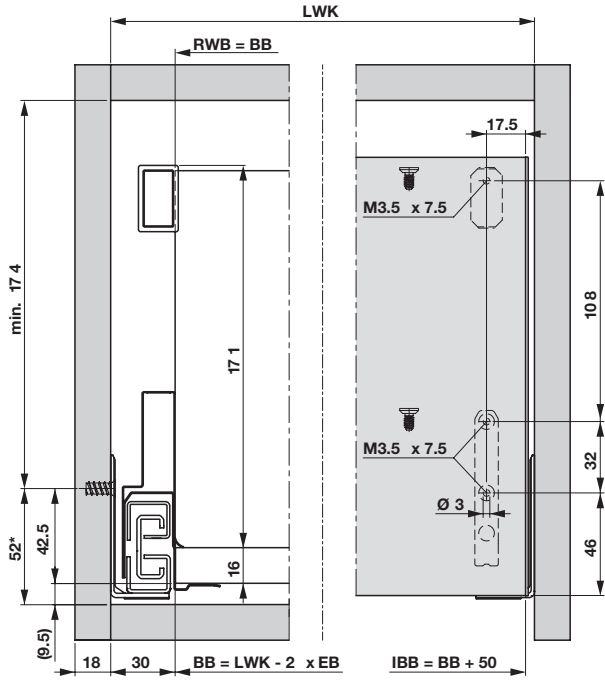

Grass Nova Pro Scala internal drawer panel set for 90 mm drawer sides with rectangular rails

* Recommendation/Minimum dimension: 49.5 mm/Tipmatic Soft-close: 58 mm

- E** Internal panel
- F** Cover caps
- G** Hooks for screw fixing
- H** Front base connector (not included, order separately)
- L** Front bracket for screw fixing

Inset panel with pre-assembled hooks, railing brackets and cover caps

10

Drawer Side Systems, Drawers and Runners: Drawer Side Systems

Order front base connector **H** separately for internal drawers and pull outs with width 600 mm and above, on page **73**

YOU ALSO NEED:

- 90 MM HIGH DRAWER SET**
Page 65
- RECTANGULAR RAIL SET**
Page 66

- > Pre-assembled internal drawer panel
- > Consists of:
 - E 1 pc internal panel, 197 mm high x 8 mm thick
 - F 1 pair cover caps
 - G 2 pcs hook for screw fixing
 - Q 2 pcs railing bracket for screw fixing
- > Order qty: 1 pc

For cabinet width	Panel width	Silver	Stone
300 mm	254 mm	551.89.941	551.89.541
400 mm	354 mm	551.89.943	551.89.543
450 mm	404 mm	551.89.944	551.89.544
500 mm	454 mm	551.89.945	551.89.545
600 mm	554 mm	551.89.946	551.89.546
800 mm	754 mm	551.89.947	551.89.547
900 mm	854 mm	551.89.948	551.89.548
1000 mm	954 mm	551.89.949	551.89.549