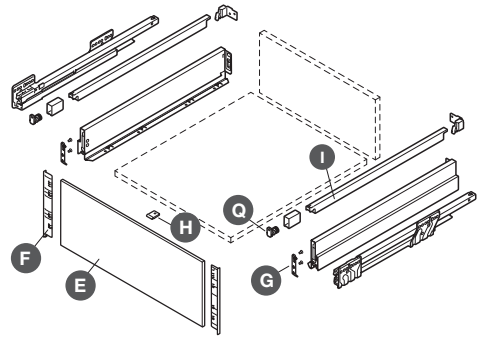

Grass Nova Pro Scala internal drawer panel set for 90 mm drawer sides with rectangular rails

* Recommendation/Minimum dimension: 49.5 mm/Tipmatic Soft-close: 58 mm

- E** Internal panel
- F** Cover caps
- G** Hooks for screw fixing
- H** Front base connector (not included, order separately)
- L** Front bracket for screw fixing

Inset panel with pre-assembled hooks, railing brackets and cover caps

10

Drawer Side Systems, Drawers and Runners: Drawer Side Systems

Order front base connector **H** separately for internal drawers and pull outs with width 600 mm and above, on page **73**

YOU ALSO NEED:

- 90 MM HIGH DRAWER SET**
Page 65
- RECTANGULAR RAIL SET**
Page 66

- > Pre-assembled internal drawer panel
- > Consists of:
 - E 1 pc internal panel, 197 mm high x 8 mm thick
 - F 1 pair cover caps
 - G 2 pcs hook for screw fixing
 - Q 2 pcs railing bracket for screw fixing
- > Order qty: 1 pc

For cabinet width	Panel width	Silver	Stone
300 mm	254 mm	551.89.941	551.89.541
400 mm	354 mm	551.89.943	551.89.543
450 mm	404 mm	551.89.944	551.89.544
500 mm	454 mm	551.89.945	551.89.545
600 mm	554 mm	551.89.946	551.89.546
800 mm	754 mm	551.89.947	551.89.547
900 mm	854 mm	551.89.948	551.89.548
1000 mm	954 mm	551.89.949	551.89.549