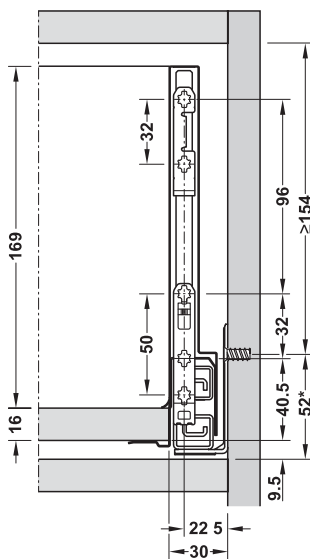

## GRASS NOVA PRO SCALA CRYSTAL PLUS ASSEMBLED DRAWERS

Pre-assembled standard drawers with 186 mm high drawer sides with glass inserts.

- > With integrated liquid Soft-close®
- > Fully synchronised runner technology without midway knock
- > Integrated height and side adjustment
- > Drawer front (not included) can be fitted and removed without tools
- > Optimal use of storage space due to straight inside narrow surfaces and narrow construction
- > Silver or stone finish

### Grass Nova Pro Scala assembled drawer, 186 mm high with glass sides

- > Pre-assembled drawer includes:
  - 1x pair full extension drawer runners, 450 mm length
  - 1x pair drawer sides, 186 mm height
  - 2x glass sides, 8 mm thick grey transparent glass - to be fitted on site
  - 1x drawer base, MFC chipboard, 16 mm thick, silver or stone finish
  - 1x steel drawer back, silver or stone finish
  - 1x set fixing screws and front fixings
- Installation instructions
- > Load bearing capacity 40 kg
- > Order qty: 1 set

Internal installation height

\* Min. dim. 49.5 mm, with Tipmatic Soft-close 58 mm

Installation dimensions:

Min. internal installation depth = nominal length + 3 mm

For cabinet width	Silver	Stone
300 mm	554.34.901	554.34.501
400 mm	554.34.903	554.34.503
450 mm	554.34.904	554.34.504
500 mm	554.34.905	554.34.505
600 mm	554.34.907	554.34.507
800 mm	554.34.908	554.34.508
900 mm	554.34.909	554.34.509
1000 mm	554.34.910	554.34.510

**YOU ALSO NEED:**

- DRAWER FRONT**  
Supplied by customer
- TIPMATIC TOUCH TO OPEN SETS**  
Cat. No. 551.91.182 or 551.91.183