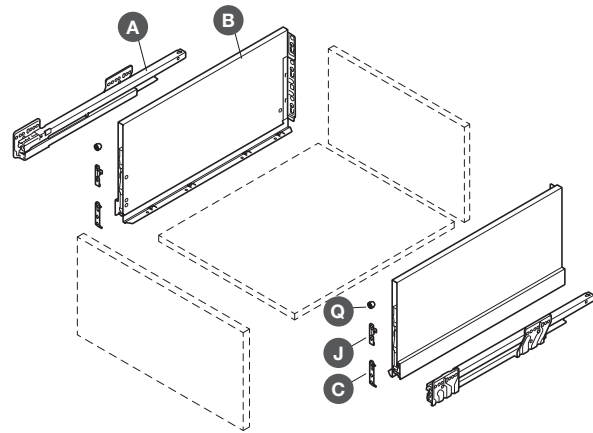

* Min. dim. 49.5 mm, with Tipmatic Soft-close 58 mm

Installation dimensions:
Min. internal installation depth = nominal length + 3 mm

- A Drawer runners
- B Metal drawer sides
- C Installation hooks
- J Front brackets
- Q Drawer side lock

Installation information is shown on pages 60-64

Grass Nova Pro Scala drawer sides, 250 mm high

- > Silver or stone coated steel
- > Drawer side lock, one left and one right, included
- > Order qty: 1 pair

Length	Silver	Stone
450 mm	558.81.964	558.81.564
500 mm	558.81.965	558.81.565