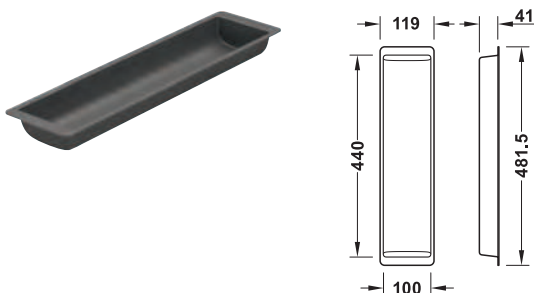

## Häfele Dresscode storage box

- > Hook-in element for pull out frame
- > Depth: 498 mm
- > For side panel thickness 16, 19 or 25 mm
- > Plastic
- > Set includes:
  - 1x box
  - 1x subdividing element
- > Order qty: 1 pc

Width B	For cabinet width	Umber grey RAL 7022	Traffic white RAL 9016
<b>Height H: 104 mm</b>			
290 mm	500 mm	806.34.532	806.34.732
390 mm	600 mm	806.34.533	806.34.733
590 mm	800 mm	806.34.534	806.34.734
690 mm	900 mm	806.34.535	806.34.735
790 mm	1000 mm	806.34.536	806.34.736
<b>Height H: 166 mm</b>			
290 mm	500 mm	806.34.542	806.34.742
390 mm	600 mm	806.34.543	806.34.743
590 mm	800 mm	806.34.544	806.34.744
690 mm	900 mm	806.34.545	806.34.745
790 mm	1000 mm	806.34.546	806.34.746

## Häfele Dresscode accessories tray

- > For placing onto box
- > Plastic
- > Order qty: 1 pc

Finish	Cat. No.
Umber grey	806.35.599
Traffic white	806.35.799

Most of the products you will find in this catalogue are available within 24 hours. However, to be able to offer the breadth of range in our collection, a small number of products have a longer lead time that is typically around 14 days. Please call 0800 171 2909 for an accurate delivery date when you see this symbol.