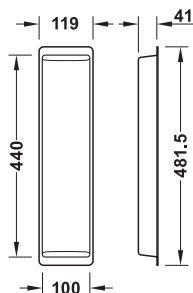

## Häfele Dresscode storage box

- > Hook-in element for pull out frame
- > Depth: 498 mm
- > For side panel thickness 16, 19 or 25 mm
- > Plastic
- > Set includes:
  - 1x box
  - 1x subdividing element
- > Order qty: 1 pc

Width B	For cabinet width	Umber grey RAL 7022	Traffic white RAL 9016
<b>Height H: 104 mm</b>			
290 mm	500 mm	806.34.532	806.34.732
390 mm	600 mm	806.34.533	806.34.733
590 mm	800 mm	806.34.534	806.34.734
690 mm	900 mm	806.34.535	806.34.735
790 mm	1000 mm	806.34.536	806.34.736
<b>Height H: 166 mm</b>			
290 mm	500 mm	806.34.542	806.34.742
390 mm	600 mm	806.34.543	806.34.743
590 mm	800 mm	806.34.544	806.34.744
690 mm	900 mm	806.34.545	806.34.745
790 mm	1000 mm	806.34.546	806.34.746

## Häfele Dresscode accessories tray

- > For placing onto box
- > Plastic
- > Order qty: 1 pc

Finish	Cat. No.
Umber grey	806.35.599
Traffic white	806.35.799

Most of the products you will find in this catalogue are available within 24 hours. However, to be able to offer the breadth of range in our collection, a small number of products have a longer lead time that is typically around 14 days. Please call 0800 171 2909 for an accurate delivery date when you see this symbol.