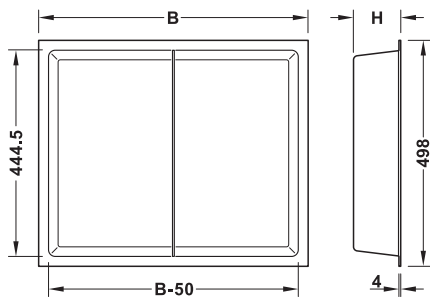

## Häfele Dresscode storage box

- > Hook-in element for pull out frame
- > Depth: 498 mm
- > For side panel thickness 16, 19 or 25 mm
- > Plastic
- > Set includes:
  - 1x box
  - 1x subdividing element
- > Order qty: 1 pc

Width B	For cabinet width	Umber grey RAL 7022	Traffic white RAL 9016
<b>Height H: 104 mm</b>			
290 mm	500 mm	806.34.532	806.34.732
390 mm	600 mm	806.34.533	806.34.733
590 mm	800 mm	806.34.534	806.34.734
690 mm	900 mm	806.34.535	806.34.735
790 mm	1000 mm	806.34.536	806.34.736
<b>Height H: 166 mm</b>			
290 mm	500 mm	806.34.542	806.34.742
390 mm	600 mm	806.34.543	806.34.743
590 mm	800 mm	806.34.544	806.34.744
690 mm	900 mm	806.34.545	806.34.745
790 mm	1000 mm	806.34.546	806.34.746

## Häfele Dresscode accessories tray

- > For placing onto box
- > Plastic
- > Order qty: 1 pc

Finish	Cat. No.
Umber grey	806.35.599
Traffic white	806.35.799

Most of the products you will find in this catalogue are available within 24 hours. However, to be able to offer the breadth of range in our collection, a small number of products have a longer lead time that is typically around 14 days. Please call 0800 171 2909 for an accurate delivery date when you see this symbol.