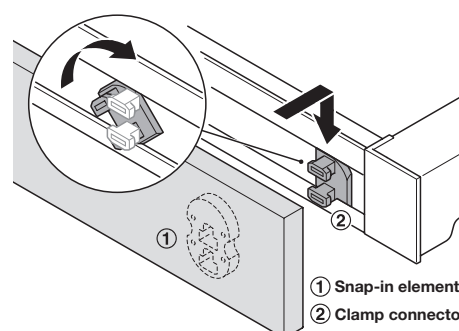

Häfele Dresscode adapter for customised wooden panel

- > For connecting the pull out frame with self-manufactured wooden panels
- > For plug fitting without tools
- > Plastic
- > Set includes:
 - 2x snap-in elements
 - 2x clamp connectors
- > Order qty: 1 pc

Drilling pattern

Panel width = internal cabinet width - 6 mm

Installation

With large and heavy panels, the snap-in elements must be screwed or glued into the panel

Finish	Cat. No.
White	806.35.990

Häfele Dresscode steel hook-in shelf

- > For inserting into pull out frame
- > For cabinet width 19 mm
- > Converts the pull out frame into a drawer
- > Easy to clean surface
- > Steel
- > Order qty: 1 pc

Width B	Umber grey RAL 7022	Traffic white RAL 9016
305 mm	806.43.502	806.43.702
405 mm	806.43.503	806.43.703
605 mm	806.43.504	806.43.704
705 mm	806.43.505	806.43.705
805 mm	806.43.506	806.43.706