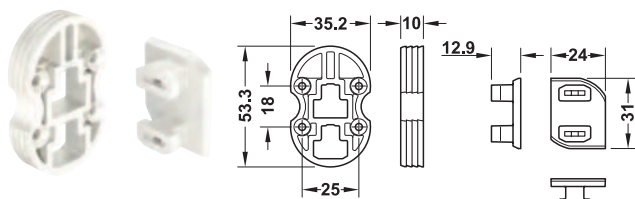

Häfele Dresscode adapter for customised wooden panel

- > For connecting the pull out frame with self-manufactured wooden panels
- > For plug fitting without tools
- > Plastic
- > Set includes:
 - 2x snap-in elements
 - 2x clamp connectors
- > Order qty: 1 pc

Drilling pattern

Panel width = internal cabinet width - 6 mm

Installation

With large and heavy panels, the snap-in elements must be screwed or glued into the panel

Finish	Cat. No.
White	806.35.990

Häfele Dresscode steel hook-in shelf

- > For inserting into pull out frame
- > For cabinet width 19 mm
- > Converts the pull out frame into a drawer
- > Easy to clean surface
- > Steel
- > Order qty: 1 pc

Width B	Umber grey RAL 7022	Traffic white RAL 9016
305 mm	806.43.502	806.43.702
405 mm	806.43.503	806.43.703
605 mm	806.43.504	806.43.704
705 mm	806.43.505	806.43.705
805 mm	806.43.506	806.43.706