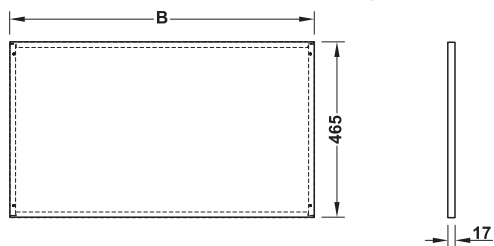

Drilling pattern

Panel width = internal cabinet width - 6 mm

Installation

With large and heavy panels, the snap-in elements must be screwed or glued into the panel

Finish	Cat. No.
White	806.35.990

Häfele Dresscode steel hook-in shelf

- > For inserting into pull out frame
- > For cabinet width 19 mm
- > Converts the pull out frame into a drawer
- > Easy to clean surface
- > Steel
- > Order qty: 1 pc

Width B	Umber grey RAL 7022	Traffic white RAL 9016
305 mm	806.43.502	806.43.702
405 mm	806.43.503	806.43.703
605 mm	806.43.504	806.43.704
705 mm	806.43.505	806.43.705
805 mm	806.43.506	806.43.706