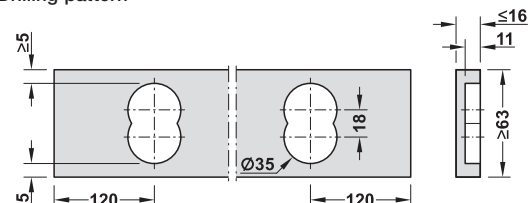

Häfele Dresscode adapter for customised wooden panel

- > For connecting the pull out frame with self-manufactured wooden panels
- > For plug fitting without tools
- > Plastic
- > Set includes:
 - 2x snap-in elements
 - 2x clamp connectors
- > Order qty: 1 pc

Drilling pattern

Panel width = internal cabinet width - 6 mm

Installation

With large and heavy panels, the snap-in elements must be screwed or glued into the panel

Finish	Cat. No.
White	806.35.990

Häfele Dresscode steel hook-in shelf

- > For inserting into pull out frame
- > For cabinet width 19 mm
- > Converts the pull out frame into a drawer
- > Easy to clean surface
- > Steel
- > Order qty: 1 pc

Width B	Umber grey RAL 7022	Traffic white RAL 9016
305 mm	806.43.502	806.43.702
405 mm	806.43.503	806.43.703
605 mm	806.43.504	806.43.704
705 mm	806.43.505	806.43.705
805 mm	806.43.506	806.43.706