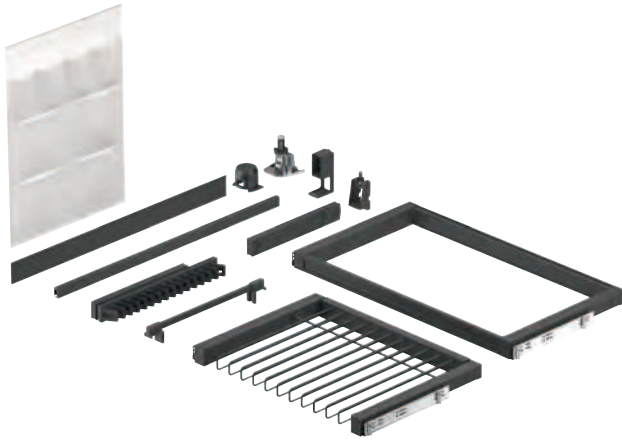

Häfele Dresscode equipment set 3

- > Set includes:
 - 1x wardrobe rail, 1x pair of rail end supports
 - 5x hooks
 - 1x multi-functional pull out
 - 1x hanging pocket organiser
 - 2x pull out frames
 - 1x trouser rack
 - 3x pairs of spacer bars
 - 2x designer panels
 - 1x shoe rack
 - 4x shelf support sets
- > Order qty: 1 pc

Please manufacture wooden cabinet or order suitable aluminium frame set, shown below

Häfele Dresscode aluminium frame, suitable for equipment set 3

- > Set includes:
 - 2x aluminium frame sets
 - 6x struts
 - 3x shelf connectors
- > Order qty: 1 pc

Wooden elements not supplied, please manufacture yourself. Steel shelves and hook-in shelves can be ordered separately, shown on pages **2.18, 2.31**

System height	Umber grey	Traffic white
2325 mm	806.33.531	806.33.731

Häfele Dresscode Loox light set, suitable for aluminium frame and wardrobe rail

- > Set includes:
 - 1x Loox LED strip light 15 m, 1x driver 60 W, 1x lead 2 m,
 - 1x dimmer 2 m lead
- > Order qty: 1 pc