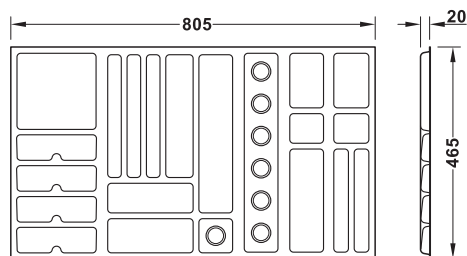

**Häfele Dresscode jewellery insert**

- > Hook-in element for pull out frame
- > For side panel thickness 16 or 19 mm
- > Flocked, anthracite grey
- > Order qty: 1 pc

For 600 mm cabinet width

For 800 mm cabinet width

For 1000 mm cabinet width

- > A hook-in shelf must be inserted into the pull out frame for stabilising the jewellery insert
- > Please manufacture yourself or order steel hook-in shelf, shown on page **2.18**

Hook-in shelf depth	For cabinet width	Cat. No.
600 mm	405 mm	806.39.403 
800 mm	605 mm	806.39.404 
1000 mm	805 mm	806.39.406 

Most of the products you will find in this catalogue are available within 24 hours. However, to be able to offer the breadth of range in our collection, a small number of products have a longer lead time that is typically around 14 days. Please call 0800 171 2909 for an accurate delivery date when you see this symbol.