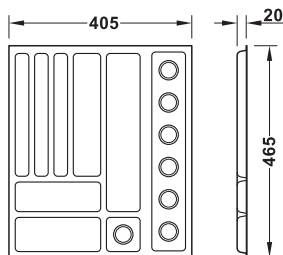

**Häfele Dresscode jewellery insert**

- > Hook-in element for pull out frame
- > For side panel thickness 16 or 19 mm
- > Flocked, anthracite grey
- > Order qty: 1 pc

For 600 mm cabinet width

For 800 mm cabinet width

For 1000 mm cabinet width

- > A hook-in shelf must be inserted into the pull out frame for stabilising the jewellery insert
- > Please manufacture yourself or order steel hook-in shelf, shown on page **2.18**

Hook-in shelf depth	For cabinet width	Cat. No.
600 mm	405 mm	806.39.403 
800 mm	605 mm	806.39.404 
1000 mm	805 mm	806.39.406 

Most of the products you will find in this catalogue are available within 24 hours. However, to be able to offer the breadth of range in our collection, a small number of products have a longer lead time that is typically around 14 days. Please call 0800 171 2909 for an accurate delivery date when you see this symbol.