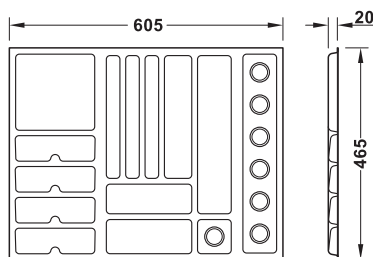

**Häfele Dresscode jewellery insert**

- > Hook-in element for pull out frame
- > For side panel thickness 16 or 19 mm
- > Flocked, anthracite grey
- > Order qty: 1 pc

For 600 mm cabinet width

For 800 mm cabinet width

For 1000 mm cabinet width

- > A hook-in shelf must be inserted into the pull out frame for stabilising the jewellery insert
- > Please manufacture yourself or order steel hook-in shelf, shown on page **2.18**

Hook-in shelf depth	For cabinet width	Cat. No.
600 mm	405 mm	806.39.403 
800 mm	605 mm	806.39.404 
1000 mm	805 mm	806.39.406 

Most of the products you will find in this catalogue are available within 24 hours. However, to be able to offer the breadth of range in our collection, a small number of products have a longer lead time that is typically around 14 days. Please call 0800 171 2909 for an accurate delivery date when you see this symbol.