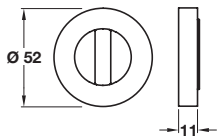

**MIMAS lever handles on rose, zinc alloy**

- > Pair of lever handles on round rose
- > Designed for interior doors
- > Grub screw fixing on 8 mm square slotted spindle
- > Sprung, for use with standard duty followers
- > To suit doors 35-43 mm thick
- > Zinc alloy
- > Order qty: 1 pair

Finish	Cat. No.
Brushed black nickel	901.21.663
Brushed nickel	901.21.666
Rose coloured	901.21.669

**RO12 standard keyway escutcheons, zinc alloy**

- > Zinc alloy
- > Order qty: 1 pair

Finish	Cat. No.
Polished chrome	900.54.979
Matt brushed chrome	900.54.976
Matt black painted	900.54.971
Brushed black nickel	900.54.943
Brushed nickel	900.54.946
Rose coloured	900.54.949
Matt antique bronze	900.54.973
Antique brushed matt	901.59.151

**RO12 profile cylinder escutcheons, zinc alloy**

- > Zinc alloy
- > Order qty: 1 pair

Finish	Cat. No.
Polished chrome	900.54.989
Matt brushed chrome	900.54.986
Matt black painted	900.54.981
Brushed black nickel	900.54.963
Brushed nickel	900.54.966
Rose coloured	900.54.969
Matt antique bronze	900.54.983
Antique brushed matt	901.59.152

**RO12 WC/emergency release and inside turn, zinc alloy**

- > To suit doors up to 43 mm thick
- > 8 mm spindle included
- > Zinc alloy
- > Order qty: 1 set

Finish	Cat. No.
Polished chrome	900.54.999
Matt brushed chrome	900.54.996
Matt black painted	900.54.991
Brushed black nickel	900.54.953
Brushed nickel	900.54.956
Rose coloured	900.54.959
Matt antique bronze	900.54.993
Antique brushed matt	901.59.153