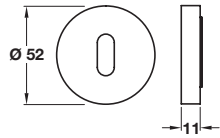

**MIMAS lever handles on rose, zinc alloy**

- > Pair of lever handles on round rose
- > Designed for interior doors
- > Grub screw fixing on 8 mm square slotted spindle
- > Sprung, for use with standard duty followers
- > To suit doors 35-43 mm thick
- > Zinc alloy
- > Order qty: 1 pair

Finish	Cat. No.
Brushed black nickel	901.21.663
Brushed nickel	901.21.666
Rose coloured	901.21.669

**RO12 standard keyway escutcheons, zinc alloy**

- > Zinc alloy
- > Order qty: 1 pair

Finish	Cat. No.
Polished chrome	900.54.979
Matt brushed chrome	900.54.976
Matt black painted	900.54.971
Brushed black nickel	900.54.943
Brushed nickel	900.54.946
Rose coloured	900.54.949
Matt antique bronze	900.54.973
Antique brushed matt	901.59.151