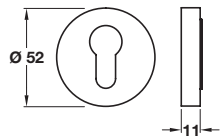

**MIMAS lever handles on rose, zinc alloy**

- > Pair of lever handles on round rose
- > Designed for interior doors
- > Grub screw fixing on 8 mm square slotted spindle
- > Sprung, for use with standard duty followers
- > To suit doors 35-43 mm thick
- > Zinc alloy
- > Order qty: 1 pair

Finish	Cat. No.
Brushed black nickel	901.21.663
Brushed nickel	901.21.666
Rose coloured	901.21.669

**RO12 standard keyway escutcheons, zinc alloy**

- > Zinc alloy
- > Order qty: 1 pair

Finish	Cat. No.
Polished chrome	900.54.979
Matt brushed chrome	900.54.976
Matt black painted	900.54.971
Brushed black nickel	900.54.943
Brushed nickel	900.54.946
Rose coloured	900.54.949
Matt antique bronze	900.54.973
Antique brushed matt	901.59.151

**RO12 profile cylinder escutcheons, zinc alloy**

- > Zinc alloy
- > Order qty: 1 pair

Finish	Cat. No.
Polished chrome	900.54.989
Matt brushed chrome	900.54.986
Matt black painted	900.54.981
Brushed black nickel	900.54.963
Brushed nickel	900.54.966
Rose coloured	900.54.969
Matt antique bronze	900.54.983
Antique brushed matt	901.59.152

**RO12 WC/emergency release and inside turn, zinc alloy**

- > To suit doors up to 43 mm thick
- > 8 mm spindle included
- > Zinc alloy
- > Order qty: 1 set

Finish	Cat. No.
Polished chrome	900.54.999
Matt brushed chrome	900.54.996
Matt black painted	900.54.991
Brushed black nickel	900.54.953
Brushed nickel	900.54.956
Rose coloured	900.54.959
Matt antique bronze	900.54.993
Antique brushed matt	901.59.153