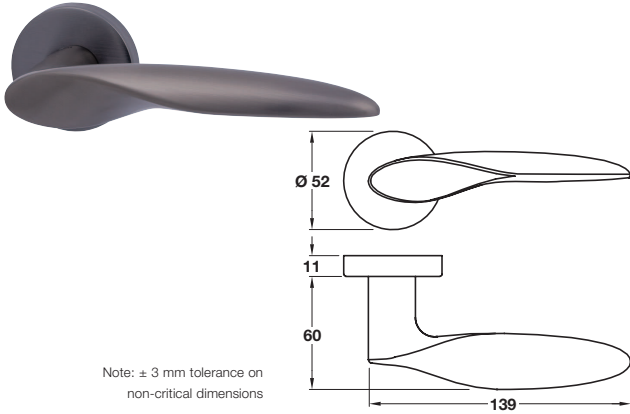

**MIMAS lever handles on rose, zinc alloy**

- > Pair of lever handles on round rose
- > Designed for interior doors
- > Grub screw fixing on 8 mm square slotted spindle
- > Sprung, for use with standard duty followers
- > To suit doors 35-43 mm thick
- > Zinc alloy
- > Order qty: 1 pair

Finish	Cat. No.
Brushed black nickel	901.21.663
Brushed nickel	901.21.666
Rose coloured	901.21.669

**RO12 standard keyway escutcheons, zinc alloy**

- > Zinc alloy
- > Order qty: 1 pair

Finish	Cat. No.
Polished chrome	900.54.979
Matt brushed chrome	900.54.976
Matt black painted	900.54.971
Brushed black nickel	900.54.943
Brushed nickel	900.54.946
Rose coloured	900.54.949
Matt antique bronze	900.54.973
Antique brushed matt	901.59.151

**RO12 profile cylinder escutcheons, zinc alloy**

- > Zinc alloy
- > Order qty: 1 pair

Finish	Cat. No.
Polished chrome	900.54.989
Matt brushed chrome	900.54.986
Matt black painted	900.54.981
Brushed black nickel	900.54.963
Brushed nickel	900.54.966
Rose coloured	900.54.969
Matt antique bronze	900.54.983
Antique brushed matt	901.59.152

**RO12 WC/emergency release and inside turn, zinc alloy**

- > To suit doors up to 43 mm thick
- > 8 mm spindle included
- > Zinc alloy
- > Order qty: 1 set

Finish	Cat. No.
Polished chrome	900.54.999
Matt brushed chrome	900.54.996
Matt black painted	900.54.991
Brushed black nickel	900.54.953
Brushed nickel	900.54.956
Rose coloured	900.54.959
Matt antique bronze	900.54.993
Antique brushed matt	901.59.153