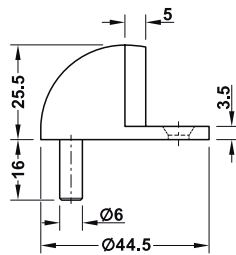

Startec door stop, floor mounted

- > Floor fixing
- > Anti-turn peg
- > Stainless steel with rubber buffer
- > Order qty: 1 pc

Finish	Cat. No.	
Satin stainless steel	937.55.140	
Brass coloured, PVD coloured	937.55.148	
Graphite black, PVD coloured	937.55.144	

TCH AH 2019, © Häfele U.K. Ltd 2019. Dimensional data not binding. We reserve the right to alter specifications without notice.

Most of the products you will find in this catalogue are available within 24 hours. However, to be able to offer the breadth of range in our collection, a small number of products have a longer lead time that is typically around 14 days. Please call 0800 171 2909 for an accurate delivery date when you see this symbol.