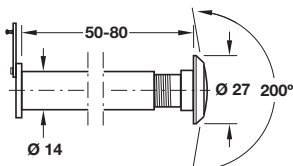

Startec Door viewer, 200°

To suit doors 35-55 mm thick

- > To suit doors 35-55 or 50-80 mm thick
- > With cover
- > Brass
- > Order qty: 1 pc

To suit doors 50-80 mm thick

Finish	Cat. No.
To suit doors 35-55 mm thick	
Chrome-plated	959.00.003
Polished brass	959.00.004
To suit doors 50-80 mm thick	
Polished brass	959.00.096

Startec Door viewer, 200°

- > To suit doors 35-60 mm thick
- > With cover
- > Brass
- > Order qty: 1 pc

Finish	Cat. No.
Chrome-plated	959.00.032

Startec Door viewer, 200°

To suit doors 35-60 mm thick

- > To suit doors 35-60 or 50-80 mm thick
- > With cover
- > Brass
- > Order qty: 1 pc

To suit doors 50-80 mm thick

Finish	Chrome-plated	Black
To suit doors 35-60 mm thick	959.00.042	959.00.121
To suit doors 50-80 mm thick	959.00.052	-

TCH AH 2019, © Häfele U.K. Ltd 2019. Dimensional data not binding. We reserve the right to alter specifications without notice.