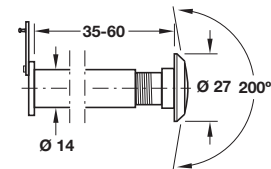

Startec Door viewer, 200°

To suit doors 35-55 mm thick

- > To suit doors 35-55 or 50-80 mm thick
- > With cover
- > Brass
- > Order qty: 1 pc

To suit doors 50-80 mm thick

Finish	Cat. No.
To suit doors 35-55 mm thick	
Chrome-plated	959.00.003
Polished brass	959.00.004
To suit doors 50-80 mm thick	
Polished brass	959.00.096

Startec Door viewer, 200°

- > To suit doors 35-60 mm thick
- > With cover
- > Brass
- > Order qty: 1 pc

Finish	Cat. No.
Chrome-plated	959.00.032

Startec Door viewer, 200°

To suit doors 35-60 mm thick

- > To suit doors 35-60 or 50-80 mm thick
- > With cover
- > Brass
- > Order qty: 1 pc

To suit doors 50-80 mm thick

Finish	Chrome-plated	Black
To suit doors 35-60 mm thick	959.00.042	959.00.121
To suit doors 50-80 mm thick	959.00.052	-

TCH AH 2019, © Häfele U.K. Ltd 2019. Dimensional data not binding. We reserve the right to alter specifications without notice.