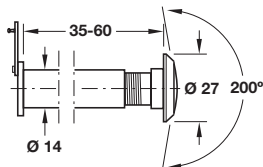

Startec Door viewer, 200°

To suit doors 35-55 mm thick

- > To suit doors 35-55 or 50-80 mm thick
- > With cover
- > Brass
- > Order qty: 1 pc

To suit doors 50-80 mm thick

Finish	Cat. No.
To suit doors 35-55 mm thick	
Chrome-plated	959.00.003
Polished brass	959.00.004
To suit doors 50-80 mm thick	
Polished brass	959.00.096

Startec Door viewer, 200°

- > To suit doors 35-60 mm thick
- > With cover
- > Brass
- > Order qty: 1 pc

Finish	Cat. No.
Chrome-plated	959.00.032

Startec Door viewer, 200°

To suit doors 35-60 mm thick

- > To suit doors 35-60 or 50-80 mm thick
- > With cover
- > Brass
- > Order qty: 1 pc

To suit doors 50-80 mm thick

Finish	Chrome-plated	Black
To suit doors 35-60 mm thick	959.00.042	959.00.121
To suit doors 50-80 mm thick	959.00.052	-

TCH AH 2019, © Häfele U.K. Ltd 2019. Dimensional data not binding. We reserve the right to alter specifications without notice.