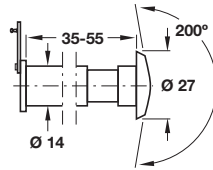

Startec Door viewer, 200°

To suit doors 35-55 mm thick

- > To suit doors 35-55 or 50-80 mm thick
- > With cover
- > Brass
- > Order qty: 1 pc

To suit doors 50-80 mm thick

Finish	Cat. No.
To suit doors 35-55 mm thick	
Chrome-plated	959.00.003
Polished brass	959.00.004
To suit doors 50-80 mm thick	
Polished brass	959.00.096

Startec Door viewer, 200°

- > To suit doors 35-60 mm thick
- > With cover
- > Brass
- > Order qty: 1 pc

Finish	Cat. No.
Chrome-plated	959.00.032

Startec Door viewer, 200°

To suit doors 35-60 mm thick

- > To suit doors 35-60 or 50-80 mm thick
- > With cover
- > Brass
- > Order qty: 1 pc

To suit doors 50-80 mm thick

Finish	Chrome-plated	Black
To suit doors 35-60 mm thick	959.00.042	959.00.121
To suit doors 50-80 mm thick	959.00.052	-

TCH AH 2019, © Häfele U.K. Ltd 2019. Dimensional data not binding. We reserve the right to alter specifications without notice.