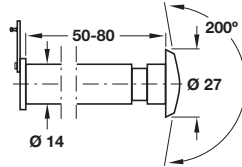

Startec Door viewer, 200°

To suit doors 35-55 mm thick

- > To suit doors 35-55 or 50-80 mm thick
- > With cover
- > Brass
- > Order qty: 1 pc

To suit doors 50-80 mm thick

Finish	Cat. No.
To suit doors 35-55 mm thick	
Chrome-plated	959.00.003
Polished brass	959.00.004
To suit doors 50-80 mm thick	
Polished brass	959.00.096

Startec Door viewer, 200°

- > To suit doors 35-60 mm thick
- > With cover
- > Brass
- > Order qty: 1 pc

Finish	Cat. No.
Chrome-plated	959.00.032

Startec Door viewer, 200°

To suit doors 35-60 mm thick

- > To suit doors 35-60 or 50-80 mm thick
- > With cover
- > Brass
- > Order qty: 1 pc

To suit doors 50-80 mm thick

Finish	Chrome-plated	Black
To suit doors 35-60 mm thick	959.00.042	959.00.121
To suit doors 50-80 mm thick	959.00.052	-

TCH AH 2019, © Häfele U.K. Ltd 2019. Dimensional data not binding. We reserve the right to alter specifications without notice.