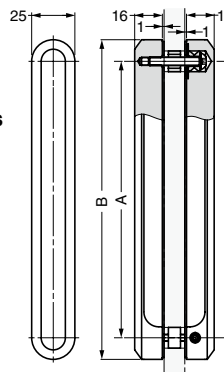

Item Code	Item Name	Type	Material	Finish	Door Thickness	Weight
100-170-785	ZL-1504-IS-48	Interior Knob	Stainless Steel (SUS316)	Zwei L Finish	Wooden/Metal Frame: 36 - 48, Glass: 6, 8, 10, 12	432 g
100-170-784	ZL-1504-OS-48	Exterior Knob	Stainless Steel (SUS316)	Zwei L Finish	Wooden/Metal Frame: 36 - 48, Glass: 6, 8, 10, 12	462 g
100-011-031	ZL-1504-WN-48	Back-to-Back Knob	Stainless Steel (SUS316)	Zwei L Finish	Wooden/Metal Frame: 36 - 48, Glass: 6, 8, 10, 12	989 g

## Zwei L STAINLESS STEEL DOOR KNOB

ZL-1505

- Features**  
Superior finish of Mirror/Satin.
- Parts Included**
- ZL-1505-IS: Bracket  
Washer  
Hexagon socket head screw M5x8
  - ZL-1505-OS: Zwei L screw M5x28, Gasket(1pc)
  - ZL-1505-WN: Bolt set ZL-1505-B, Gasket(1pc)

**Cut Out Dimensions (for wood)**

**Cut Out Dimensions (for glass)**

Item Code	Item Name	Type	Material	Finish	A	B	Weight
100-011-026	ZL-1505-IS-160	Interior Knob	Stainless Steel (SUS316)	Zwei L Finish	160	185	563 g
100-011-028	ZL-1505-IS-320	Interior Knob	Stainless Steel (SUS316)	Zwei L Finish	320	345	1023 g
100-011-025	ZL-1505-OS-160	Exterior Knob	Stainless Steel (SUS316)	Zwei L Finish	160	185	580 g
100-011-027	ZL-1505-OS-320	Exterior Knob	Stainless Steel (SUS316)	Zwei L Finish	320	345	1052 g
100-010-433	ZL-1505-WN-160	Back-to-Back Knob	Stainless Steel (SUS316)	Zwei L Finish	160	185	1177 g
100-010-434	ZL-1505-WN-320	Back-to-Back Knob	Stainless Steel (SUS316)	Zwei L Finish	320	345	2109 g

**Bolt Set for Back-to-back Installation**

Item Code	Item Name
100-011-029	ZL-1505-B

Part Name	Door	Material	Qty	Door Thickness
Hexagon Socket Button Head Screw M5x60	Wooden/Metal Frame	Stainless Steel	2 pcs	40 - 46
Hexagon Socket Button Head Screw M5x30	Glass	Stainless Steel	2 pcs	8, 10, 12
Hex Key	-	Steel	1 pc	-
Rubber Ring	Glass	Chloroprene Rubber (CR)	2 pcs	-