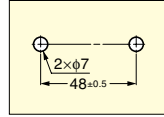

Cut Out Dimensions (for wood)