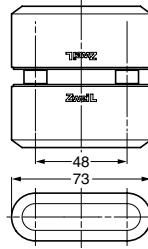

## Zwei L STAINLESS STEEL DOOR KNOB

ZL-1504

- Features**  
Superior finish of Mirror/Satin.
- Parts Included**
- Bolt set for door knob
  - Allen key
  - Gasket

**Cut Out Dimensions (for wood)**

**Cut Out Dimensions (for glass)**

Item Code	Item Name	Type	Material	Finish	Door Thickness	Weight
100-170-785	ZL-1504-IS-48	Interior Knob	Stainless Steel (SUS316)	Zwei L Finish	Wooden/Metal Frame: 36 - 48, Glass: 6, 8, 10, 12	432 g
100-170-784	ZL-1504-OS-48	Exterior Knob	Stainless Steel (SUS316)	Zwei L Finish	Wooden/Metal Frame: 36 - 48, Glass: 6, 8, 10, 12	462 g
100-011-031	ZL-1504-WN-48	Back-to-Back Knob	Stainless Steel (SUS316)	Zwei L Finish	Wooden/Metal Frame: 36 - 48, Glass: 6, 8, 10, 12	989 g

**Cut Out Dimensions (for wood)**

**Cut Out Dimensions (for glass)**

Item Code	Item Name	Type	Material	Finish	A	B	Weight
100-011-026	ZL-1505-IS-160	Interior Knob	Stainless Steel (SUS316)	Zwei L Finish	160	185	563 g
100-011-028	ZL-1505-IS-320	Interior Knob	Stainless Steel (SUS316)	Zwei L Finish	320	345	1023 g
100-011-025	ZL-1505-OS-160	Exterior Knob	Stainless Steel (SUS316)	Zwei L Finish	160	185	580 g
100-011-027	ZL-1505-OS-320	Exterior Knob	Stainless Steel (SUS316)	Zwei L Finish	320	345	1052 g
100-010-433	ZL-1505-WN-160	Back-to-Back Knob	Stainless Steel (SUS316)	Zwei L Finish	160	185	1177 g
100-010-434	ZL-1505-WN-320	Back-to-Back Knob	Stainless Steel (SUS316)	Zwei L Finish	320	345	2109 g

**Bolt Set for Back-to-back Installation**

Item Code	Item Name
100-011-029	ZL-1505-B

Part Name	Door	Material	Qty	Door Thickness
Hexagon Socket Button Head Screw M5x60	Wooden/Metal Frame	Stainless Steel	2 pcs	40 - 46
Hexagon Socket Button Head Screw M5x30	Glass	Stainless Steel	2 pcs	8, 10, 12
Hex Key	-	Steel	1 pc	-
Rubber Ring	Glass	Chloroprene Rubber (CR)	2 pcs	-