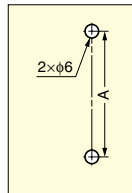

## Zwei L STAINLESS STEEL DOOR KNOB

ZL-1505

- Features**  
Superior finish of Mirror/Satin.
- Parts Included**
- ZL-1505-IS: Bracket  
Washer  
Hexagon socket head screw M5x8
  - ZL-1505-OS: Zwei L screw M5x28, Gasket(1pc)
  - ZL-1505-WN: Bolt set ZL-1505-B, Gasket(1pc)

**Cut Out Dimensions (for wood)**

**Cut Out Dimensions (for glass)**

Item Code	Item Name	Type	Material	Finish	A	B	Weight
100-011-026	ZL-1505-IS-160	Interior Knob	Stainless Steel (SUS316)	Zwei L Finish	160	185	563 g
100-011-028	ZL-1505-IS-320	Interior Knob	Stainless Steel (SUS316)	Zwei L Finish	320	345	1023 g
100-011-025	ZL-1505-OS-160	Exterior Knob	Stainless Steel (SUS316)	Zwei L Finish	160	185	580 g
100-011-027	ZL-1505-OS-320	Exterior Knob	Stainless Steel (SUS316)	Zwei L Finish	320	345	1052 g
100-010-433	ZL-1505-WN-160	Back-to-Back Knob	Stainless Steel (SUS316)	Zwei L Finish	160	185	1177 g
100-010-434	ZL-1505-WN-320	Back-to-Back Knob	Stainless Steel (SUS316)	Zwei L Finish	320	345	2109 g

**Bolt Set for Back-to-back Installation**

Item Code	Item Name
100-011-029	ZL-1505-B

Part Name	Door	Material	Qty	Door Thickness
Hexagon Socket Button Head Screw M5x60	Wooden/Metal Frame	Stainless Steel	2 pcs	40 - 46
Hexagon Socket Button Head Screw M5x30	Glass	Stainless Steel	2 pcs	8, 10, 12
Hex Key	-	Steel	1 pc	-
Rubber Ring	Glass	Chloroprene Rubber (CR)	2 pcs	-