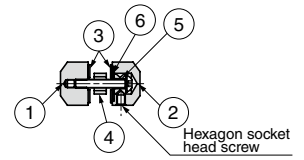

Item Code	Item Name	Type	Material	Finish	Door Thickness	Weight
100-170-785	ZL-1504-IS-48	Interior Knob	Stainless Steel (SUS316)	Zwei L Finish	Wooden/Metal Frame: 36 - 48, Glass: 6, 8, 10, 12	432 g
100-170-784	ZL-1504-OS-48	Exterior Knob	Stainless Steel (SUS316)	Zwei L Finish	Wooden/Metal Frame: 36 - 48, Glass: 6, 8, 10, 12	462 g
100-011-031	ZL-1504-WN-48	Back-to-Back Knob	Stainless Steel (SUS316)	Zwei L Finish	Wooden/Metal Frame: 36 - 48, Glass: 6, 8, 10, 12	989 g

## Zwei L STAINLESS STEEL DOOR KNOB

ZL-1505

- Features**  
Superior finish of Mirror/Satin.
- Parts Included**
- ZL-1505-IS: Bracket  
Washer  
Hexagon socket head screw M5x8
  - ZL-1505-OS: Zwei L screw M5x28, Gasket(1pc)
  - ZL-1505-WN: Bolt set ZL-1505-B, Gasket(1pc)

**Cut Out Dimensions (for wood)**

**Cut Out Dimensions (for glass)**

Item Code	Item Name	Type	Material	Finish	A	B	Weight
100-011-026	ZL-1505-IS-160	Interior Knob	Stainless Steel (SUS316)	Zwei L Finish	160	185	563 g
100-011-028	ZL-1505-IS-320	Interior Knob	Stainless Steel (SUS316)	Zwei L Finish	320	345	1023 g
100-011-025	ZL-1505-OS-160	Exterior Knob	Stainless Steel (SUS316)	Zwei L Finish	160	185	580 g
100-011-027	ZL-1505-OS-320	Exterior Knob	Stainless Steel (SUS316)	Zwei L Finish	320	345	1052 g
100-010-433	ZL-1505-WN-160	Back-to-Back Knob	Stainless Steel (SUS316)	Zwei L Finish	160	185	1177 g
100-010-434	ZL-1505-WN-320	Back-to-Back Knob	Stainless Steel (SUS316)	Zwei L Finish	320	345	2109 g

**Bolt Set for Back-to-back Installation**

Item Code	Item Name
100-011-029	ZL-1505-B

Part Name	Door	Material	Qty	Door Thickness
Hexagon Socket Button Head Screw M5x60	Wooden/Metal Frame	Stainless Steel	2 pcs	40 - 46
Hexagon Socket Button Head Screw M5x30	Glass	Stainless Steel	2 pcs	8, 10, 12
Hex Key	-	Steel	1 pc	-
Rubber Ring	Glass	Chloroprene Rubber (CR)	2 pcs	-