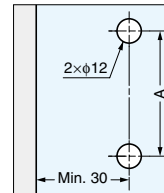

**Cut Out Dimensions (for wood)**

**Cut Out Dimensions (for glass)**

Item Code	Item Name	Type	Material	Finish	A	B	Weight
100-011-026	ZL-1505-IS-160	Interior Knob	Stainless Steel (SUS316)	Zwei L Finish	160	185	563 g
100-011-028	ZL-1505-IS-320	Interior Knob	Stainless Steel (SUS316)	Zwei L Finish	320	345	1023 g
100-011-025	ZL-1505-OS-160	Exterior Knob	Stainless Steel (SUS316)	Zwei L Finish	160	185	580 g
100-011-027	ZL-1505-OS-320	Exterior Knob	Stainless Steel (SUS316)	Zwei L Finish	320	345	1052 g
100-010-433	ZL-1505-WN-160	Back-to-Back Knob	Stainless Steel (SUS316)	Zwei L Finish	160	185	1177 g
100-010-434	ZL-1505-WN-320	Back-to-Back Knob	Stainless Steel (SUS316)	Zwei L Finish	320	345	2109 g

**Bolt Set for Back-to-back Installation**

Item Code	Item Name
100-011-029	ZL-1505-B

Part Name	Door	Material	Qty	Door Thickness
Hexagon Socket Button Head Screw M5x60	Wooden/Metal Frame	Stainless Steel	2 pcs	40 - 46
Hexagon Socket Button Head Screw M5x30	Glass	Stainless Steel	2 pcs	8, 10, 12
Hex Key	-	Steel	1 pc	-
Rubber Ring	Glass	Chloroprene Rubber (CR)	2 pcs	-