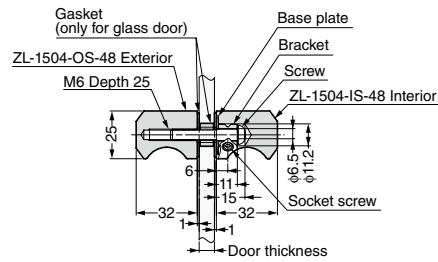

## Zwei L STAINLESS STEEL DOOR KNOB

ZL-1504

- Features**  
Superior finish of Mirror/Satin.
- Parts Included**
- Bolt set for door knob
  - Allen key
  - Gasket

**Cut Out Dimensions (for wood)**

**Cut Out Dimensions (for glass)**

Item Code	Item Name	Type	Material	Finish	Door Thickness	Weight
100-170-785	ZL-1504-IS-48	Interior Knob	Stainless Steel (SUS316)	Zwei L Finish	Wooden/Metal Frame: 36 - 48, Glass: 6, 8, 10, 12	432 g
100-170-784	ZL-1504-OS-48	Exterior Knob	Stainless Steel (SUS316)	Zwei L Finish	Wooden/Metal Frame: 36 - 48, Glass: 6, 8, 10, 12	462 g
100-011-031	ZL-1504-WN-48	Back-to-Back Knob	Stainless Steel (SUS316)	Zwei L Finish	Wooden/Metal Frame: 36 - 48, Glass: 6, 8, 10, 12	989 g

**Cut Out Dimensions (for wood)**

**Cut Out Dimensions (for glass)**

Item Code	Item Name	Type	Material	Finish	A	B	Weight
100-011-026	ZL-1505-IS-160	Interior Knob	Stainless Steel (SUS316)	Zwei L Finish	160	185	563 g
100-011-028	ZL-1505-IS-320	Interior Knob	Stainless Steel (SUS316)	Zwei L Finish	320	345	1023 g
100-011-025	ZL-1505-OS-160	Exterior Knob	Stainless Steel (SUS316)	Zwei L Finish	160	185	580 g
100-011-027	ZL-1505-OS-320	Exterior Knob	Stainless Steel (SUS316)	Zwei L Finish	320	345	1052 g
100-010-433	ZL-1505-WN-160	Back-to-Back Knob	Stainless Steel (SUS316)	Zwei L Finish	160	185	1177 g
100-010-434	ZL-1505-WN-320	Back-to-Back Knob	Stainless Steel (SUS316)	Zwei L Finish	320	345	2109 g

**Bolt Set for Back-to-back Installation**

Item Code	Item Name
100-011-029	ZL-1505-B

Part Name	Door	Material	Qty	Door Thickness
Hexagon Socket Button Head Screw M5x60	Wooden/Metal Frame	Stainless Steel	2 pcs	40 - 46
Hexagon Socket Button Head Screw M5x30	Glass	Stainless Steel	2 pcs	8, 10, 12
Hex Key	-	Steel	1 pc	-
Rubber Ring	Glass	Chloroprene Rubber (CR)	2 pcs	-