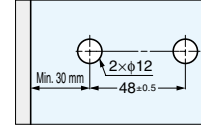

Item Code	Item Name	Type	Material	Finish	Door Thickness	Weight
100-170-785	ZL-1504-IS-48	Interior Knob	Stainless Steel (SUS316)	Zwei L Finish	Wooden/Metal Frame: 36 - 48, Glass: 6, 8, 10, 12	432 g
100-170-784	ZL-1504-OS-48	Exterior Knob	Stainless Steel (SUS316)	Zwei L Finish	Wooden/Metal Frame: 36 - 48, Glass: 6, 8, 10, 12	462 g
100-011-031	ZL-1504-WN-48	Back-to-Back Knob	Stainless Steel (SUS316)	Zwei L Finish	Wooden/Metal Frame: 36 - 48, Glass: 6, 8, 10, 12	989 g

**Cut Out Dimensions (for wood)**

**Cut Out Dimensions (for glass)**

Item Code	Item Name	Type	Material	Finish	A	B	Weight
100-011-026	ZL-1505-IS-160	Interior Knob	Stainless Steel (SUS316)	Zwei L Finish	160	185	563 g
100-011-028	ZL-1505-IS-320	Interior Knob	Stainless Steel (SUS316)	Zwei L Finish	320	345	1023 g
100-011-025	ZL-1505-OS-160	Exterior Knob	Stainless Steel (SUS316)	Zwei L Finish	160	185	580 g
100-011-027	ZL-1505-OS-320	Exterior Knob	Stainless Steel (SUS316)	Zwei L Finish	320	345	1052 g
100-010-433	ZL-1505-WN-160	Back-to-Back Knob	Stainless Steel (SUS316)	Zwei L Finish	160	185	1177 g
100-010-434	ZL-1505-WN-320	Back-to-Back Knob	Stainless Steel (SUS316)	Zwei L Finish	320	345	2109 g

**Bolt Set for Back-to-back Installation**

Item Code	Item Name
100-011-029	ZL-1505-B

Part Name	Door	Material	Qty	Door Thickness
Hexagon Socket Button Head Screw M5x60	Wooden/Metal Frame	Stainless Steel	2 pcs	40 - 46
Hexagon Socket Button Head Screw M5x30	Glass	Stainless Steel	2 pcs	8, 10, 12
Hex Key	-	Steel	1 pc	-
Rubber Ring	Glass	Chloroprene Rubber (CR)	2 pcs	-