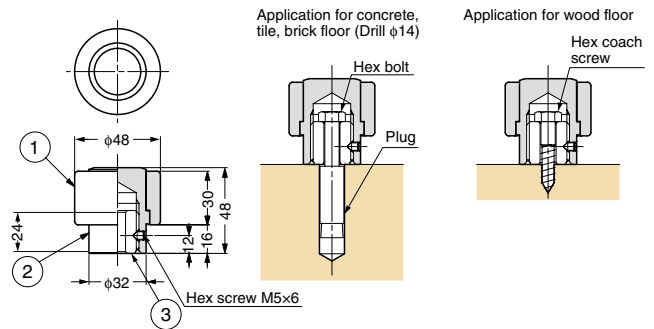

Zwei L STAINLESS STEEL DOOR STOPPER

ZL-1801

Features

- Floor mount type.
- Made of highly corrosion resistant SUS316
- Ultrapremium Zwei L finish. Zwei L finish: Using top class polishing technology, these products combine the elegance of Satin with the deep glow of a Mirror.

Parts Included

- Hex bolt M8x75 (SUS)
- Plug (M8 Drillφ14)
- Hex coach screw M8x50 (SUS)
- Hex Key

No.	Part Name	Material	Finish/Colour
①	Body	Stainless Steel (SUS316)	Zwei L finish
②	Bumper	Rubber	Black
③	Axis	Stainless Steel (SUS316)	Plain

Item Code	Item Name	Weight	Box
270-170-780	ZL-1801	361 g	1 pc

Zwei L STAINLESS STEEL DOOR STOPPER

ZL-1802

Features

- Wall mount type.
- Made of highly corrosion resistant SUS316
- Ultrapremium Zwei L finish. Zwei L finish: Using top class polishing technology, these products combine the elegance of Satin with the deep glow of a Mirror.

Parts Included

- Countersunk head wood screw 4.1x32 (SUS)
- Plug (wood screw 4.1, Drill φ6)

No.	Part Name	Material	Finish/Colour
①	Body	Stainless Steel (SUS316)	Zwei L finish
②	Bumper	Rubber	Black

Item Code	Item Name	L	Weight	Box
270-170-781	ZL-1802-72	72	390 g	1 pc
270-170-782	ZL-1802-96	96	480 g	1 pc