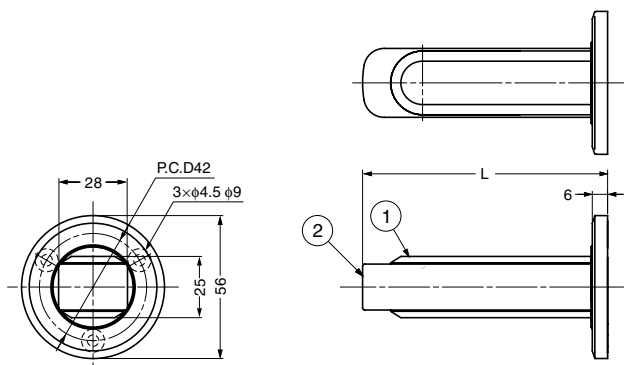

Parts Included

- Hex bolt M8x75 (SUS)
- Plug (M8 Drillφ14)
- Hex coach screw M8x50 (SUS)
- Hex Key

No.	Part Name	Material	Finish/Colour
①	Body	Stainless Steel (SUS316)	Zwei L finish
②	Bumper	Rubber	Black
③	Axis	Stainless Steel (SUS316)	Plain

Item Code	Item Name	Weight	Box
270-170-780	ZL-1801	361 g	1 pc

Zwei L STAINLESS STEEL DOOR STOPPER

ZL-1802

Features

- Wall mount type.
- Made of highly corrosion resistant SUS316
- Ultrapremium Zwei L finish. Zwei L finish: Using top class polishing technology, these products combine the elegance of Satin with the deep glow of a Mirror.

Parts Included

- Countersunk head wood screw 4.1x32 (SUS)
- Plug (wood screw 4.1, Drill φ6)

No.	Part Name	Material	Finish/Colour
①	Body	Stainless Steel (SUS316)	Zwei L finish
②	Bumper	Rubber	Black

Item Code	Item Name	L	Weight	Box
270-170-781	ZL-1802-72	72	390 g	1 pc
270-170-782	ZL-1802-96	96	480 g	1 pc