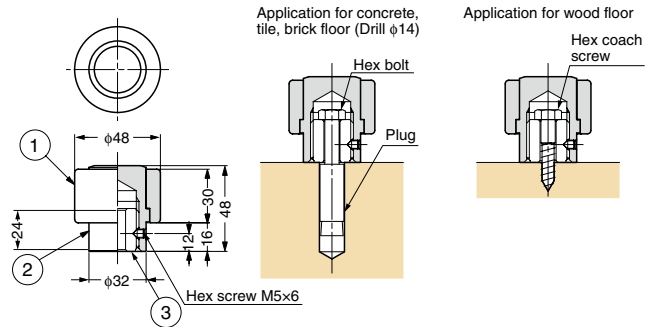

Zwei L STAINLESS STEEL DOOR STOPPER

ZL-1801

Features

- Floor mount type.
- Made of highly corrosion resistant SUS316
- Ultrapremium Zwei L finish. Zwei L finish: Using top class polishing technology, these products combine the elegance of Satin with the deep glow of a Mirror.

Parts Included

- Hex bolt M8x75 (SUS)
- Plug (M8 Drillφ14)
- Hex coach screw M8x50 (SUS)
- Hex Key

No.	Part Name	Material	Finish/Colour
①	Body	Stainless Steel (SUS316)	Zwei L finish
②	Bumper	Rubber	Black
③	Axis	Stainless Steel (SUS316)	Plain

Item Code	Item Name	Weight	Box
270-170-780	ZL-1801	361 g	1 pc

Zwei L STAINLESS STEEL DOOR STOPPER

ZL-1802

Features

- Wall mount type.
- Made of highly corrosion resistant SUS316
- Ultrapremium Zwei L finish. Zwei L finish: Using top class polishing technology, these products combine the elegance of Satin with the deep glow of a Mirror.

Parts Included

- Countersunk head wood screw 4.1x32 (SUS)
- Plug (wood screw 4.1, Drill φ6)

No.	Part Name	Material	Finish/Colour
①	Body	Stainless Steel (SUS316)	Zwei L finish
②	Bumper	Rubber	Black

Item Code	Item Name	L	Weight	Box
270-170-781	ZL-1802-72	72	390 g	1 pc
270-170-782	ZL-1802-96	96	480 g	1 pc