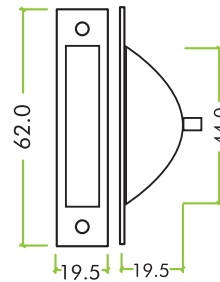

FULTON & BRAY

— FINEST BRASSWARE —

FB13

TECHNICAL SPECIFICATION SHEET

PRODUCT SPECIFICATIONS

- BS EN 1634-1
- 19 x 62mm
- Easy to clean

DIMENSIONS

CODE	DESCRIPTION	FINISH
FB13	Easy-clean dust socket	Polished Brass
FB13CP	Easy-clean dust socket	Polished Chrome
FB13SC	Easy-clean dust socket	Satin Chrome
	<p>For more information please contact us today: Zoo Hardware Ltd, Unit B, Dukes Drive, Kingmoor Park North, Carlisle, Cumbria CA6 4SH</p> <p>Call: 01228 672900 Fax: 01228 672928 Email: sales@zoo-hardware.co.uk Web: www.zoohardware.co.uk</p>	  <p>URS is a member of Registrar of Standards (Holdings) Ltd.</p>