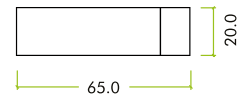

TECHNICAL

CODE	DESCRIPTION	FINISH	ADDITIONAL INFO.
ZAS12SQS	Door stop - square cylinder w/out rose	SS	65mm cylinder
ZAS12SQP	Door stop - square cylinder w/out rose	PS	65mm cylinder
		For more information please contact us today: Call: 01228 672900 Fax: 01228 672928 Email: sales@zoo-hardware.co.uk Web: www.zoohardware.co.uk ZOO Hardware Ltd, Unit B, Dukes Drive Kingmoor Park North, Carlisle, Cumbria CA6 4SH	
		URS is a member of Registrar of Standards (Holdings) Ltd.