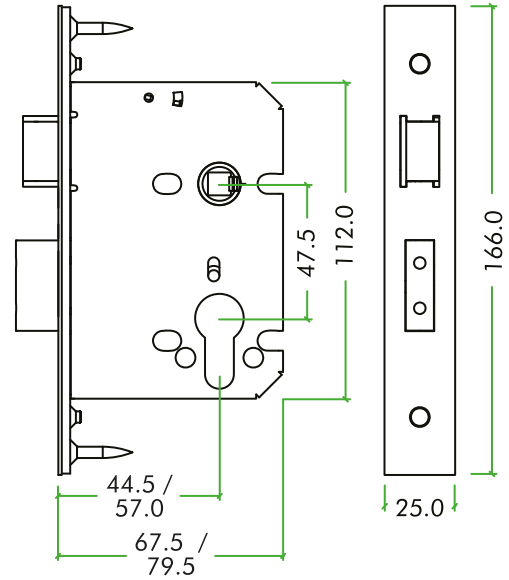

TECHNICAL SPECIFICATION SHEET

ZUKS64EP

DIMENSIONS

CODE	FINISH
ZUKS64EPSS	SATIN STAINLESS
ZUKS64EPPVD	PVD BRASS

PRODUCT SPECIFICATIONS

- Solid Brass Latch & Deadbolt
- Sintered Steel Follower
- Short Travel Latch Function
- Grip Tight Spring Follower
- Includes Plastic Back Box
- 44.5mm Backset
- BS EN 12209 Grade 2

2 H 8 1 0 G 2 B A 2 0

STANDARDS

SUITABILITY

CODE	DESCRIPTION	FINISHES	ADDITIONAL INFO.
ZUKS64EPSS	Euro Profile Sashlock	SS	44.5mm Backset
ZUKS64EPPVD	Euro Profile Sashlock	PVD Brass	44.5mm Backset

URS is a member of Registrar of Standards (Holdings) Ltd.