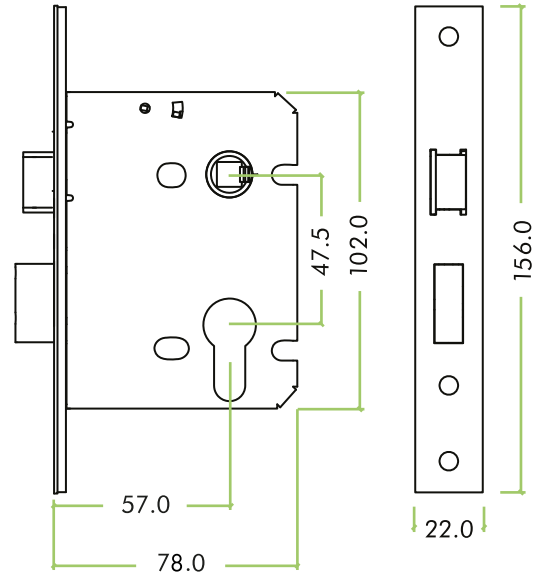

## DIMENSIONS

### PRODUCT SPECIFICATIONS

- Sashlock - 47.5mm centres
- Backset - 57mm
- Easy latch reverse mechanism
- Stainless steel forend
- Available with plastic dust box