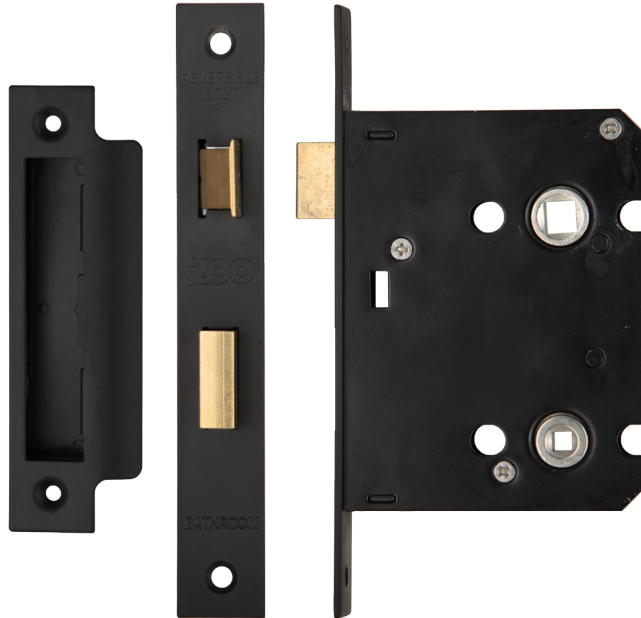

TECHNICAL SPECIFICATION SHEET

ZBC76

CODE	FINISH
ZBC76PVD	PVD BRASS
ZBC76SS	SATIN STAINLESS
ZBC76FB	FLORENTINE BRONZE
ZBC76PCB	POWDER COAT BLACK

SUITABILITY

PRODUCT SPECIFICATIONS

- Bathroom Lock - 57mm Centres
- Easy Latch Reverse Mechanism
- Available With Plastic Dust Box
- 5mm Bathroom Follower
- Spare Key Blanks Available

CODE	DESCRIPTION	FINISHES	ADDITIONAL INFO.
ZBC76PVD	Contract Bathroom Lock	PVD	57mm Backset
ZBC76SS	Contract Bathroom Lock	SS	57mm Backset
ZBC76FB	Contract Bathroom Lock	FB	57mm Backset
ZBC76PCB	Contract Bathroom Lock	PCB	57mm Backset