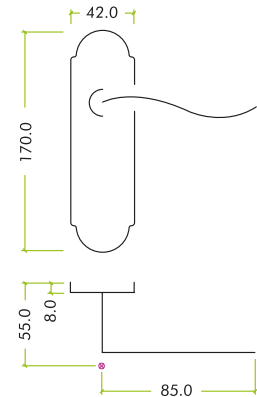

FULTON & BRAY

— FINEST BRASSWARE —

FB012

TECHNICAL SPECIFICATION SHEET

PRODUCT SPECIFICATIONS

- Brass material
- Face-fix backplate
- Supplied with wood screws
- BS EN 1634-1
- Backplate dimensions: 42 x 170mm

STANDARDS

TECHNICAL

CODE	DESCRIPTION	FINISH	ADDITIONAL INFO
FB012	Oxford lever on backplate	Polished Brass	Latch backplate
FB012CP	Oxford lever on backplate	Polished Chrome	Latch backplate
FB012SC	Oxford lever on backplate	Satin Chrome	Latch backplate
	For more information please contact us today: Zoo Hardware Ltd, Unit B, Dukes Drive, Kingmoor Park North, Carlisle, Cumbria CA6 4SH Call: 01228 672900 Fax: 01228 672928 Email: sales@zoo-hardware.co.uk Web: www.zoohardware.co.uk		<p>URS is a member of Registrar of Standards (Holdings) Ltd.</p>