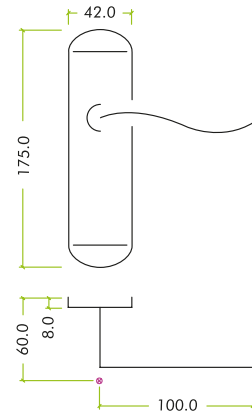

FULTON & BRAY

— FINEST BRASSWARE —

FB021

TECHNICAL SPECIFICATION SHEET

PRODUCT SPECIFICATIONS

- Brass material
- Face-fix backplate
- Supplied with wood screws
- BS EN 1634-1
- Backplate dimensions: 42 x 175mm
- 57mm c/c

STANDARDS

TECHNICAL

CODE	DESCRIPTION	FINISH	ADDITIONAL INFO
FB021	Arundel lever on backplate	Polished Brass	Standard profile backplate
FB021CP	Arundel lever on backplate	Polished Chrome	Standard profile backplate
FB021SC	Arundel lever on backplate	Satin Chrome	Standard profile backplate
	<p>For more information please contact us today: Zoo Hardware Ltd, Unit B, Dukes Drive, Kingmoor Park North, Carlisle, Cumbria CA6 4SH</p> <p>Call: 01228 672900 Fax: 01228 672928 Email: sales@zoo-hardware.co.uk Web: www.zoohardware.co.uk</p>	 	<p>URS is a member of Registrar of Standards (Holdings) Ltd.</p>