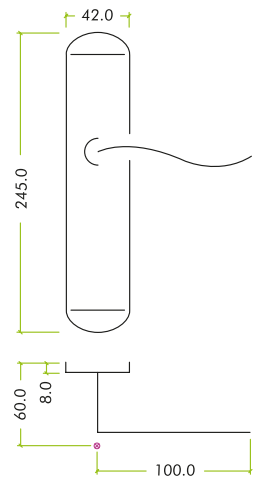

STANDARDS

TECHNICAL