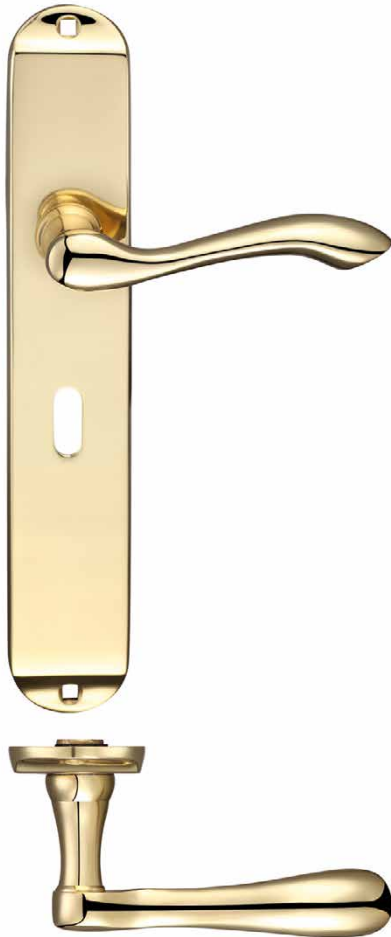

# FULTON & BRAY

— FINEST BRASSWARE —

**FB031**

TECHNICAL SPECIFICATION SHEET

## PRODUCT SPECIFICATIONS

- Brass material
- Face-fix backplate
- Supplied with wood screws
- BS EN 1634-1
- Backplate dimensions: 42 x 245mm
- 57mm c/c

## TECHNICAL

CODE	DESCRIPTION	FINISH	ADDITIONAL INFO
FB031	Arundel lever on backplate	Polished Brass	Standard profile backplate
FB031CP	Arundel lever on backplate	Polished Chrome	Standard profile backplate
FB031SC	Arundel lever on backplate	Satin Chrome	Standard profile backplate
	<p><b>For more information please contact us today:</b>            Zoo Hardware Ltd, Unit B, Dukes Drive,            Kingmoor Park North, Carlisle, Cumbria CA6 4SH</p> <p><b>Call: 01228 672900</b>  <b>Fax: 01228 672928</b>  <b>Email: sales@zoo-hardware.co.uk</b>  <b>Web: www.zoohardware.co.uk</b></p>	  <p>URS is a member of Registrar of Standards (Holdings) Ltd.</p>	