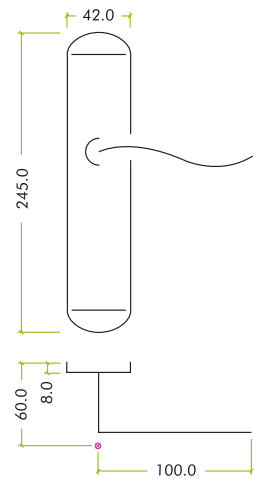

FULTON & BRAY

— FINEST BRASSWARE —

FB031EP

TECHNICAL SPECIFICATION SHEET

PRODUCT SPECIFICATIONS

- Brass material
- Face-fix backplate
- Supplied with wood screws
- BS EN 1634-1
- Backplate dimensions: 42 x 245mm
- 47.5mm c/c

STANDARDS

TECHNICAL

CODE	DESCRIPTION	FINISH	ADDITIONAL INFO
FB031EP	Arundel lever on backplate	Polished Brass	Euro profile backplate
FB031EPCP	Arundel lever on backplate	Polished Chrome	Euro profile backplate
FB031EPSC	Arundel lever on backplate	Satin Chrome	Euro profile backplate
	<p>For more information please contact us today: Zoo Hardware Ltd, Unit B, Dukes Drive, Kingmoor Park North, Carlisle, Cumbria CA6 4SH</p> <p>Call: 01228 672900 Fax: 01228 672928 Email: sales@zoo-hardware.co.uk Web: www.zoohardware.co.uk</p>	  <p>URS is a member of Registrar of Standards (Holdings) Ltd.</p>	