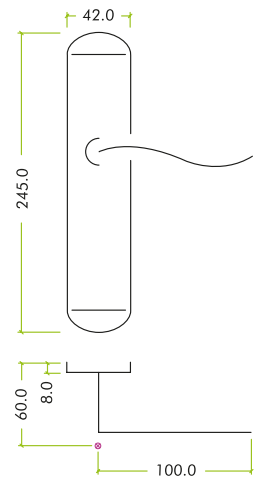

# FULTON & BRAY

— FINEST BRASSWARE —

**FB03378**

TECHNICAL SPECIFICATION SHEET

## PRODUCT SPECIFICATIONS

- Brass material
- Face-fix backplate
- Supplied with wood screws
- BS EN 1634-1
- Backplate dimensions: 42 x 245mm
- 78mm c/c

## TECHNICAL

CODE	DESCRIPTION	FINISH	ADDITIONAL INFO
FB03378	Arundel lever on backplate	Polished Brass	Bathroom backplate (78mm c/c)
FB033CP78	Arundel lever on backplate	Polished Chrome	Bathroom backplate (78mm c/c)
FB033SC78	Arundel lever on backplate	Satin Chrome	Bathroom backplate (78mm c/c)
	<p><b>For more information please contact us today:</b>            Zoo Hardware Ltd, Unit B, Dukes Drive,            Kingmoor Park North, Carlisle, Cumbria CA6 4SH</p> <p><b>Call: 01228 672900</b>  <b>Fax: 01228 672928</b>  <b>Email: sales@zoo-hardware.co.uk</b>  <b>Web: www.zoohardware.co.uk</b></p>	 	<p>URS is a member of Registrar of Standards (Holdings) Ltd.</p>