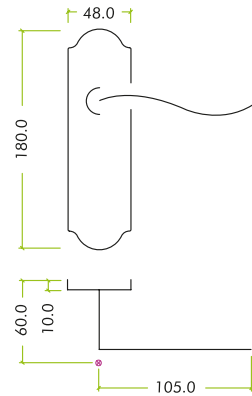

FULTON & BRAY

— FINEST BRASSWARE —

FB043

TECHNICAL SPECIFICATION SHEET

PRODUCT SPECIFICATIONS

- Brass material
- Face-fix backplate
- Supplied with wood screws
- BS EN 1634-1
- Backplate dimensions: 48 x 180mm
- 57mm c/c

STANDARDS

TECHNICAL

CODE	DESCRIPTION	FINISH	ADDITIONAL INFO
FB043SBPB	Lincoln lever on backplate	Satin Brass / Polished Brass	Bathroom backplate
FB043SCCP	Lincoln lever on backplate	Satin Chrome / Polished Chrome	Bathroom backplate
	For more information please contact us today: Zoo Hardware Ltd, Unit B, Dukes Drive, Kingmoor Park North, Carlisle, Cumbria CA6 4SH Call: 01228 672900 Fax: 01228 672928 Email: sales@zoo-hardware.co.uk Web: www.zoohardware.co.uk		  <small>URS is a member of Registrar of Standards (Holdings) Ltd.</small>