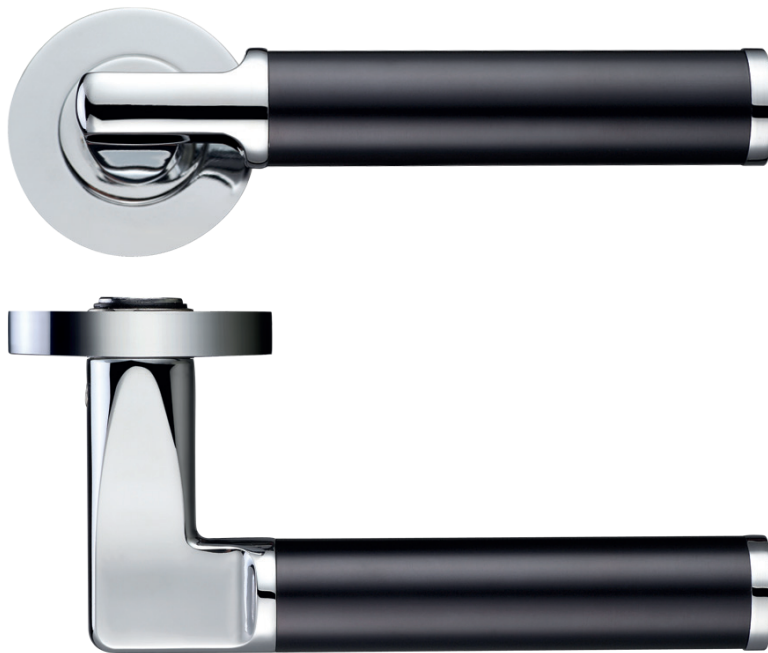

# TECHNICAL SPECIFICATION SHEET

**ZPZ030**

CODE	FINISH
<b>ZPZ030CPMB</b>	POLISHED CHROME / BLACK ALUMINIUM
<b>ZPZ030CPSS</b>	POLISHED CHROME / SATIN STAINLESS

## SPECIFICATIONS

- Rose Diameter 50mm
- Rose Projection 8mm
- Zinc Base Material
- Screw On Outer Rose
- Recommended Fixings M4 Male / Female Bolts Supplied
- 100mm Steel Spindle Supplied
- M6 Grub Screws For Additional Fixing Strength
- Fire Tested Suitable For 30 & 60min Timber Doors
- 10 Year Mechanical Guarantee

## SUITABLE

CODE	DESCRIPTION	FINISH	ADDITIONAL INFO.
ZPZ030CPMB	Milan Lever	CPMB	Designer Lever on Rose
ZPZ030CPSS	Milan Lever	CPSS	Designer Lever on Rose
		  <p>URS is a member of Registrar of Standards (Holdings) Ltd.</p>	