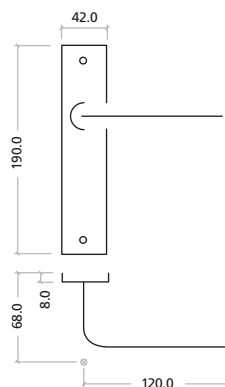

# ROSSOMANIGLIE

ELEGANZA CON STILE

RM091 / 92 / 93

TECHNICAL SPECIFICATION

RM091CP

RM091EPSC

RM092CP

RM093SC

## DIMENSIONS

## SPECIFICATIONS

- Italian inspired design
- Zinc base material
- 42 x 190mm backplate
- Fixings included
- Suitable for 35 - 54mm thickness timber doors

CODE	DESCRIPTION	FINISHES	ADDITIONAL INFO.
RM091	Lyra lever on lock backplate	CP / SC	57mm c/c
RM091EP	Lyra lever on euro lock backplate	CP / SC	47.5mm c/c
RM092	Lyra lever on latch backplate	CP / SC	
RM093	Lyra lever on bathroom backplate	CP / SC	57mm c/c