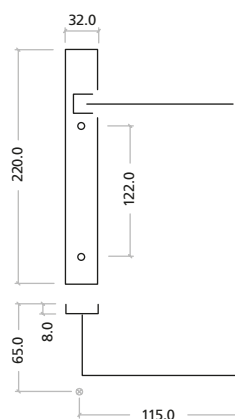

# ROSSOMANIGLIE

ELEGANZA CON STILE

**RM13NP92**

**TECHNICAL SPECIFICATION**

RM13NP92CP

RM13NP92SC

CODE	FINISH
RM13NP92CP	Polished Chrome
RM13NP92SC	Satin Chrome

## SPECIFICATIONS

- Italian inspired design
- Zinc base material
- 32 x 220mm backplate
- Unsprung non-handed lever
- Suitable for multi-point locks
- Fixings included

## DIMENSIONS

CODE	DESCRIPTION	FINISHES	ADDITIONAL INFO.
RM13NP92CP	Draco lever on narrow backplate	CP	92mm c/c (Euro)
RM13NP92SC	Draco lever on narrow backplate	SC	92mm c/c (Euro)

**ROSSOMANIGLIE**  
ELEGANZA CON STILE