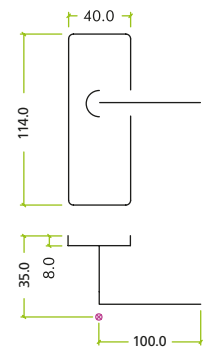

TECHNICAL SPECIFICATION SHEET

PR042

CODE	FINISH
PR042CP	POLISHED CHROME
PR042SC	SATIN CHROME
PR042EB	ELECTRO BRASS

SPECIFICATIONS

- Chrome plated on zinc base material
- Face fix backplate
- 100mm steel spindle supplied
- Supplied with wood screws
- 10 year mechanical guarantee

STANDARDS

SUITABILITY

TECHNICAL

CODE	DESCRIPTION	FINISH	ADDITIONAL INFO.
PR042CP	Project Victorian flat lever on backplate	CP	Latch backplate
PR042SC	Project Victorian flat lever on backplate	SC	Latch backplate
PR042EB	Project Victorian flat lever on backplate	EB	Latch backplate