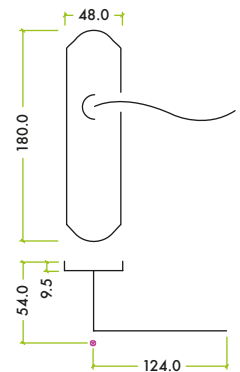

CODE	DESCRIPTION	FINISH	ADDITIONAL INFO.
PR072FB	Project Lincoln lever on backplate	FB	Latch backplate
	For more information please contact us today: Call: 01228 672900 Fax: 01228 672928 Email: sales@zoo-hardware.co.uk Web: www.zoohardware.co.uk ZOO Hardware Ltd, Unit B, Dukes Drive Kingmoor Park North, Carlisle, Cumbria CA6 4SH		
URS is a member of Registrar of Standards (Holdings) Ltd.