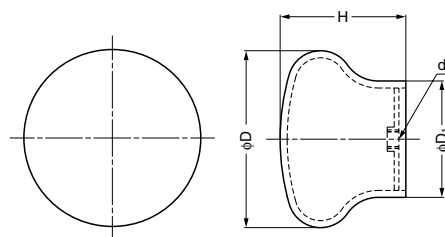

Item Code	Item Name	Material	Finish	H	D	D₁	d	Screw	Weight	Box	Carton
100-011-194	RSS-25S	Stainless Steel (SUS304)	Satin	22	25	18	M4	M4x30	8.5 g	20 pcs	200 pcs
100-011-190	RSS-25M	Stainless Steel (SUS304)	Mirror	22	25	18	M4	M4x30	8.5 g	20 pcs	200 pcs
100-011-195	RSS-30S	Stainless Steel (SUS304)	Satin	23	30	20	M4	M4x30	11 g	20 pcs	200 pcs
100-011-191	RSS-30M	Stainless Steel (SUS304)	Mirror	23	30	20	M4	M4x30	11 g	20 pcs	200 pcs
100-011-196	RSS-38S	Stainless Steel (SUS304)	Satin	27	38	25	M5	M5x30	16 g	20 pcs	200 pcs
100-011-192	RSS-38M	Stainless Steel (SUS304)	Mirror	27	38	25	M5	M5x30	16 g	20 pcs	200 pcs
100-011-197	RSS-50S	Stainless Steel (SUS304)	Satin	34	50	35	M5	M5x30	30 g	20 pcs	200 pcs
100-011-193	RSS-50M	Stainless Steel (SUS304)	Mirror	34	50	35	M5	M5x30	30 g	20 pcs	200 pcs