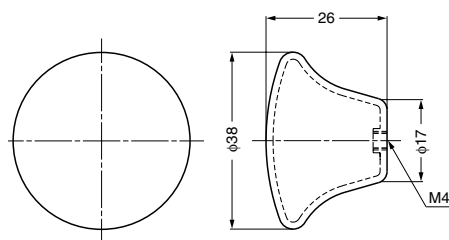

## Parts Included

Truss head screw M4x30 (SUS)

Item Code	Item Name	Material	Finish	Weight	Box	Carton
100-011-198	RS-38S	Stainless Steel (SUS304)	Satin	20 g	20 pcs	200 pcs

## Parts Included

Truss head screw (SUS)

Item Code	Item Name	Material	Finish	H	D	D <sub>1</sub>	d	Screw	Weight	Box	Carton
100-011-194	RSS-25S	Stainless Steel (SUS304)	Satin	22	25	18	M4	M4x30	8.5 g	20 pcs	200 pcs
100-011-190	RSS-25M	Stainless Steel (SUS304)	Mirror	22	25	18	M4	M4x30	8.5 g	20 pcs	200 pcs
100-011-195	RSS-30S	Stainless Steel (SUS304)	Satin	23	30	20	M4	M4x30	11 g	20 pcs	200 pcs
100-011-191	RSS-30M	Stainless Steel (SUS304)	Mirror	23	30	20	M4	M4x30	11 g	20 pcs	200 pcs
100-011-196	RSS-38S	Stainless Steel (SUS304)	Satin	27	38	25	M5	M5x30	16 g	20 pcs	200 pcs
100-011-192	RSS-38M	Stainless Steel (SUS304)	Mirror	27	38	25	M5	M5x30	16 g	20 pcs	200 pcs
100-011-197	RSS-50S	Stainless Steel (SUS304)	Satin	34	50	35	M5	M5x30	30 g	20 pcs	200 pcs
100-011-193	RSS-50M	Stainless Steel (SUS304)	Mirror	34	50	35	M5	M5x30	30 g	20 pcs	200 pcs