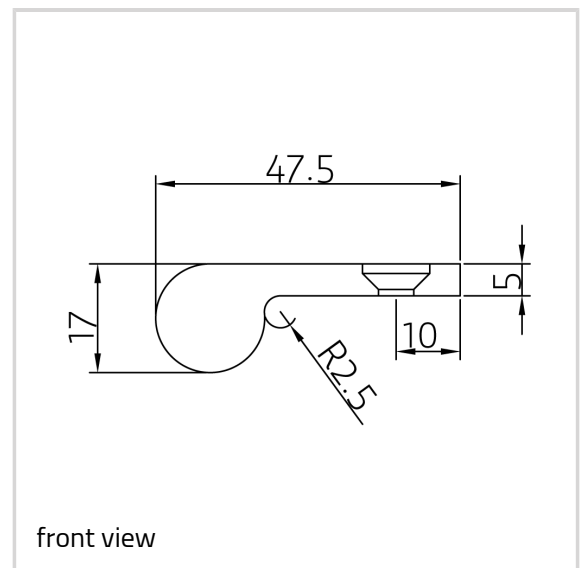

Edge Pull - Ref. 8001-50

Suitable for 18 mm thick profiles

Product features

- solid brass edge pulls for use on drawers and various door types
- simple modern design that will compliment any style of furniture
- available in standard 50 mm, 75 mm, 100 mm and 200 mm sizes
- various finishes including standard and PVD

Technical details

Attributes	Value
Knuckle diameter	17.0 mm
Overall length	50.0 mm
Screws	12.0 x 32.0 mm
Suitable profile size	18.0 mm

Note

Supplied with brass Pozi-drive head woodscrews.

Bespoke length and sizes prices on application.

Hardware - Edge Pull - Ref. 8001-50

Finish(es)	Satin Chrome (UK 515)
OF-NR.	UK 515
VPE	Pack of 10
DIN	without
Item No.	8001-50.0
Finish(es)	Satin nickel (UK 516)
OF-NR.	UK 516
VPE	Pack of 10
DIN	without
Item No.	8001-50.0
Finish(es)	PVD Brass (UK 517)
OF-NR.	UK 517
VPE	Pack of 10
DIN	without
Item No.	8001-50.0
Finish(es)	PVD Copper rose (UK 518)
OF-NR.	UK 518
VPE	Pack of 10
DIN	without
Item No.	8001-50.0
Finish(es)	PVD Matt black (UK 519)
OF-NR.	UK 519
VPE	Pack of 10
DIN	without
Item No.	8001-50.0
Finish(es)	PVD Rainbow (UK 520)
OF-NR.	UK 520
VPE	Pack of 10
DIN	without
Item No.	8001-50.0
Finish(es)	PVD Stainless steel effect (UK 521)
OF-NR.	UK 521
VPE	Pack of 10
DIN	without
Item No.	8001-50.0