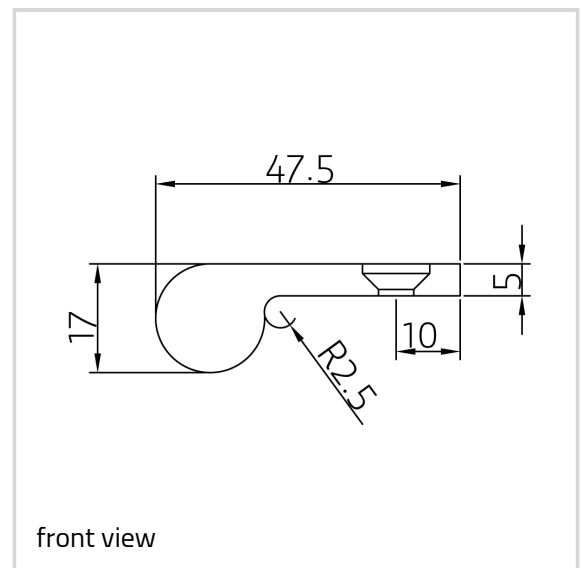

Edge Pull - Ref. 8001-75

Suitable for 18 mm thick profiles

Product features

- solid brass edge pulls for use on drawers and various door types
- simple modern design that will compliment any style of furniture
- available in standard 50 mm, 75 mm, 100 mm and 200 mm sizes
- various finishes including standard and PVD

Technical details

Attributes	Value
Knuckle diameter	17.0 mm
Overall length	75.0 mm
Screws	10.0 x 32.0 mm
Suitable profile size	18.0 mm

Note

Supplied with brass Pozi-drive head woodscrews.

Bespoke length and sizes prices on application.

Hardware - Edge Pull - Ref. 8001-75

Finish(es)	Satin Chrome (UK 515)
OF-NR.	UK 515
VPE	Pack of 10
DIN	without
Item No.	8001-75.0
Finish(es)	Satin nickel (UK 516)
OF-NR.	UK 516
VPE	Pack of 10
DIN	without
Item No.	8001-75.0
Finish(es)	PVD Brass (UK 517)
OF-NR.	UK 517
VPE	Pack of 10
DIN	without
Item No.	8001-75.0
Finish(es)	PVD Copper rose (UK 518)
OF-NR.	UK 518
VPE	Pack of 10
DIN	without
Item No.	8001-75.0
Finish(es)	PVD Matt black (UK 519)
OF-NR.	UK 519
VPE	Pack of 10
DIN	without
Item No.	8001-75.0
Finish(es)	PVD Rainbow (UK 520)
OF-NR.	UK 520
VPE	Pack of 10
DIN	without
Item No.	8001-75.0
Finish(es)	PVD Stainless steel effect (UK 521)
OF-NR.	UK 521
VPE	Pack of 10
DIN	without
Item No.	8001-75.0