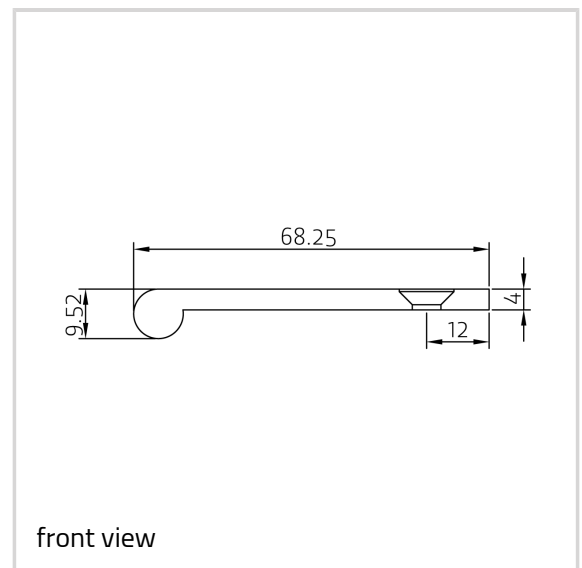

Edge Pull - Ref. 0039-50

Suitable for 44 mm thick profiles

Product features

- solid brass edge pulls for use on drawers and various door types
- simple modern design that will compliment any style of furniture
- available in standard 50 mm, 75 mm, 100 mm and 200 mm sizes
- various finishes including standard and PVD

Technical details

Attributes	Value
Knuckle diameter	9.52 mm
Overall length	50.0 mm
Screws	10.0 x 32.0 mm
Suitable profile size	44.0 mm

Note

Supplied with brass Pozi-drive head woodscrews.

Bespoke length and sizes prices on application.