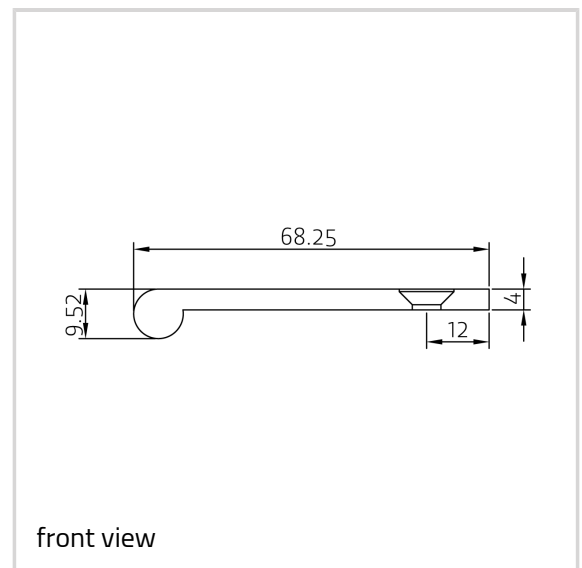

Edge Pull - Ref. 0039-75

Suitable for 44 mm thick profiles

Product features

- solid brass edge pulls for use on drawers and various door types
- simple modern design that will compliment any style of furniture
- available in standard 50 mm, 75 mm, 100 mm and 200 mm sizes
- various finishes including standard and PVD

Technical details

Attributes	Value
Knuckle diameter	9.52 mm
Overall length	75.0 mm
Screws	10.0 x 32.0 mm
Suitable profile size	44.0 mm

Note

Supplied with brass Pozi-drive head woodscrews.

Bespoke length and sizes prices on application.

Hardware - Edge Pull - Ref. 0039-75

Item No.	0039-75.0
Finish(es)	Imitation Bronze (UK 508)
OF-NR.	UK 508
VPE	Pack of 10
DIN	without
Item No.	0039-75.0
Finish(es)	Midnight (UK 509)
OF-NR.	UK 509
VPE	Pack of 10
DIN	without
Item No.	0039-75.0
Finish(es)	Pearl Nickel (UK 510)
OF-NR.	UK 510
VPE	Pack of 10
DIN	without
Item No.	0039-75.0
Finish(es)	Polished Chrome (UK 511)
OF-NR.	UK 511
VPE	Pack of 10
DIN	without
Item No.	0039-75.0
Finish(es)	Polished & Lacquered (UK 512)
OF-NR.	UK 512
VPE	Pack of 10
DIN	without
Item No.	0039-75.0
Finish(es)	Polished Nickel (UK 513)
OF-NR.	UK 513
VPE	Pack of 10
DIN	without
Item No.	0039-75.0
Finish(es)	Satin Brass & Lacquered (UK 514)
OF-NR.	UK 514
VPE	Pack of 10
DIN	without
Item No.	0039-75.0

Hardware - Edge Pull - Ref. 0039-75

Finish(es)	Satin Chrome (UK 515)
OF-NR.	UK 515
VPE	Pack of 10
DIN	without
Item No.	0039-75.0
Finish(es)	Satin nickel (UK 516)
OF-NR.	UK 516
VPE	Pack of 10
DIN	without
Item No.	0039-75.0
Finish(es)	PVD Brass (UK 517)
OF-NR.	UK 517
VPE	Pack of 10
DIN	without
Item No.	0039-75.0
Finish(es)	PVD Copper rose (UK 518)
OF-NR.	UK 518
VPE	Pack of 10
DIN	without
Item No.	0039-75.0
Finish(es)	PVD Matt black (UK 519)
OF-NR.	UK 519
VPE	Pack of 10
DIN	without
Item No.	0039-75.0
Finish(es)	PVD Rainbow (UK 520)
OF-NR.	UK 520
VPE	Pack of 10
DIN	without
Item No.	0039-75.0
Finish(es)	PVD Stainless steel effect (UK 521)
OF-NR.	UK 521
VPE	Pack of 10
DIN	without
Item No.	0039-75.0