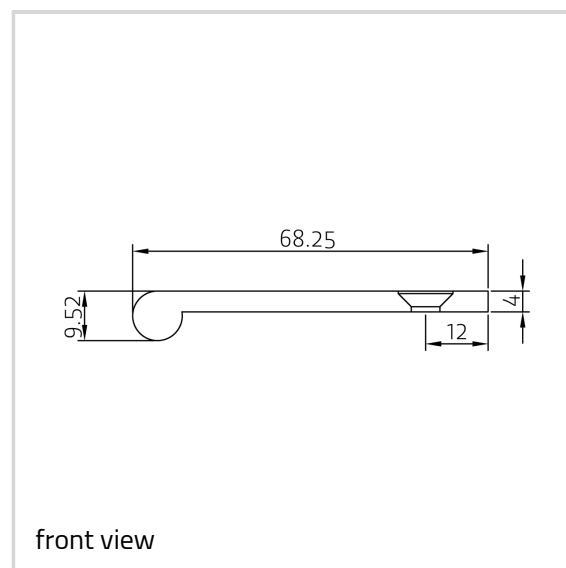

Edge Pull - Ref. 0039-200

Suitable for 44 mm thick profiles

Product features

- solid brass edge pulls for use on drawers and various door types
- simple modern design that will compliment any style of furniture
- available in standard 50 mm, 75 mm, 100 mm and 200 mm sizes
- various finishes including standard and PVD

Technical details

Attributes	Value
Knuckle diameter	9.52 mm
Overall length	200.0 mm
Screws	10.0 x 32.0 mm
Suitable profile size	44.0 mm

Note

Supplied with brass Pozi-drive head woodscrews.

Bespoke length and sizes prices on application.