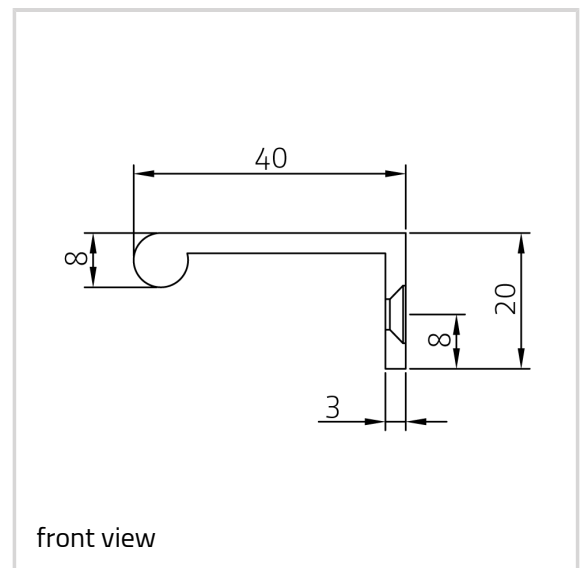

Edge Pull - Ref. 0082-100

Suitable for 18 mm thick profiles

Product features

- solid brass edge pulls for use on drawers and various door types
- simple modern design that will compliment any style of furniture
- available in standard 50 mm, 75 mm, 100 mm and 200 mm sizes
- various finishes including standard and PVD

Technical details

Attributes	Value
Knuckle diameter	8.0 mm
Overall length	100.0 mm
Screws	8.0 x 25.4 mm
Suitable profile size	18.0 mm

Note

Supplied with brass Pozi-drive head woodscrews.

Bespoke length and sizes prices on application.