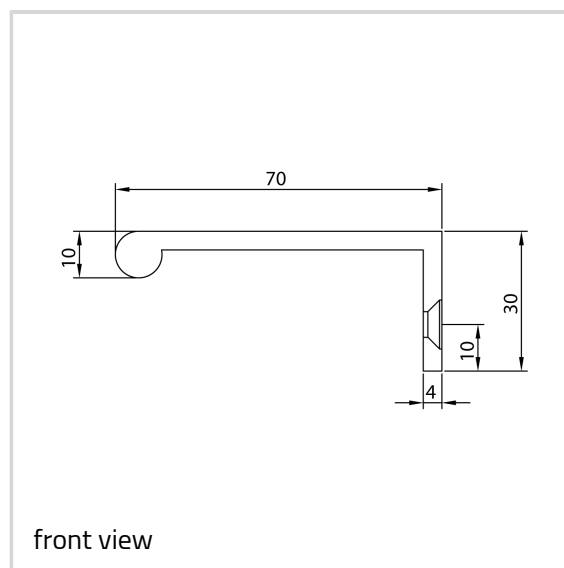

Edge Pull - Ref. 0081-50

Suitable for 44 mm thick profiles

Product features

- solid brass edge pulls for use on drawers and various door types
- simple modern design that will compliment any style of furniture
- available in standard 50 mm, 75 mm, 100 mm and 200 mm sizes
- various finishes including standard and PVD

Technical details

Attributes	Value
Knuckle diameter	10.0 mm
Overall length	50.0 mm
Screws	10.0 x 32.0 mm
Suitable profile size	44.0 mm

Note

Supplied with brass Pozi-drive head woodscrews.

Bespoke length and sizes prices on application.

Hardware - Edge Pull - Ref. 0081-50

Item No.	0081-50.0
Finish(es)	Imitation Bronze (UK 508)
OF-NR.	UK 508
VPE	Pack of 10
DIN	without
Item No.	0081-50.0
Finish(es)	Midnight (UK 509)
OF-NR.	UK 509
VPE	Pack of 10
DIN	without
Item No.	0081-50.0
Finish(es)	Pearl Nickel (UK 510)
OF-NR.	UK 510
VPE	Pack of 10
DIN	without
Item No.	0081-50.0
Finish(es)	Polished Chrome (UK 511)
OF-NR.	UK 511
VPE	Pack of 10
DIN	without
Item No.	0081-50.0
Finish(es)	Polished & Lacquered (UK 512)
OF-NR.	UK 512
VPE	Pack of 10
DIN	without
Item No.	0081-50.0
Finish(es)	Polished Nickel (UK 513)
OF-NR.	UK 513
VPE	Pack of 10
DIN	without
Item No.	0081-50.0
Finish(es)	Satin Brass & Lacquered (UK 514)
OF-NR.	UK 514
VPE	Pack of 10
DIN	without
Item No.	0081-50.0

Hardware - Edge Pull - Ref. 0081-50

Finish(es)	Satin Chrome (UK 515)
OF-NR.	UK 515
VPE	Pack of 10
DIN	without
Item No.	0081-50.0
Finish(es)	Satin nickel (UK 516)
OF-NR.	UK 516
VPE	Pack of 10
DIN	without
Item No.	0081-50.0
Finish(es)	PVD Brass (UK 517)
OF-NR.	UK 517
VPE	Pack of 10
DIN	without
Item No.	0081-50.0
Finish(es)	PVD Copper rose (UK 518)
OF-NR.	UK 518
VPE	Pack of 10
DIN	without
Item No.	0081-50.0
Finish(es)	PVD Matt black (UK 519)
OF-NR.	UK 519
VPE	Pack of 10
DIN	without
Item No.	0081-50.0
Finish(es)	PVD Rainbow (UK 520)
OF-NR.	UK 520
VPE	Pack of 10
DIN	without
Item No.	0081-50.0
Finish(es)	PVD Stainless steel effect (UK 521)
OF-NR.	UK 521
VPE	Pack of 10
DIN	without
Item No.	0081-50.0