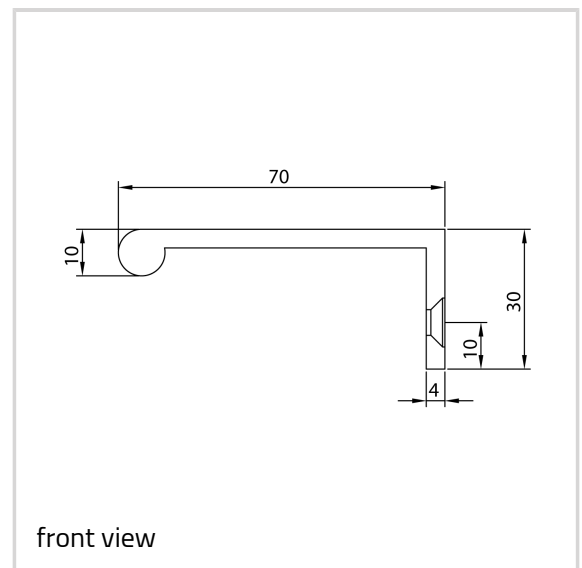

Edge Pull - Ref. 0081-75

Suitable for 44 mm thick profiles

Product features

- solid brass edge pulls for use on drawers and various door types
- simple modern design that will compliment any style of furniture
- available in standard 50 mm, 75 mm, 100 mm and 200 mm sizes
- various finishes including standard and PVD

Technical details

| Attributes | Value |
|-----------------------|----------------|
| Knuckle diameter | 10.0 mm |
| Overall length | 75.0 mm |
| Screws | 10.0 x 32.0 mm |
| Suitable profile size | 44.0 mm |

Note

Supplied with brass Pozi-drive head woodscrews.

Bespoke length and sizes prices on application.

Salt spray tested to over 1,000 hours.

Item

| | |
|------------|-------------------------|
| Finish(es) | Aged Brass (UK 501) |
| OF-NR. | UK 501 |
| VPE | Pack of 10 |
| DIN | without |
| Item No. | 0081-75.0 |
| Finish(es) | Antique Brass (UK 502) |
| OF-NR. | UK 502 |
| VPE | Pack of 10 |
| DIN | without |
| Item No. | 0081-75.0 |
| Finish(es) | Antique nickel (UK 503) |
| OF-NR. | UK 503 |
| VPE | Pack of 10 |
| DIN | without |
| Item No. | 0081-75.0 |
| Finish(es) | Black nickel (UK 504) |
| OF-NR. | UK 504 |
| VPE | Pack of 10 |
| DIN | without |
| Item No. | 0081-75.0 |
| Finish(es) | Copper Bronze (UK 505) |
| OF-NR. | UK 505 |
| VPE | Pack of 10 |
| DIN | without |
| Item No. | 0081-75.0 |
| Finish(es) | Copper (UK 506) |
| OF-NR. | UK 506 |
| VPE | Pack of 10 |
| DIN | without |
| Item No. | 0081-75.0 |
| Finish(es) | Honeycombe (UK 507) |
| OF-NR. | UK 507 |
| VPE | Pack of 10 |
| DIN | without |