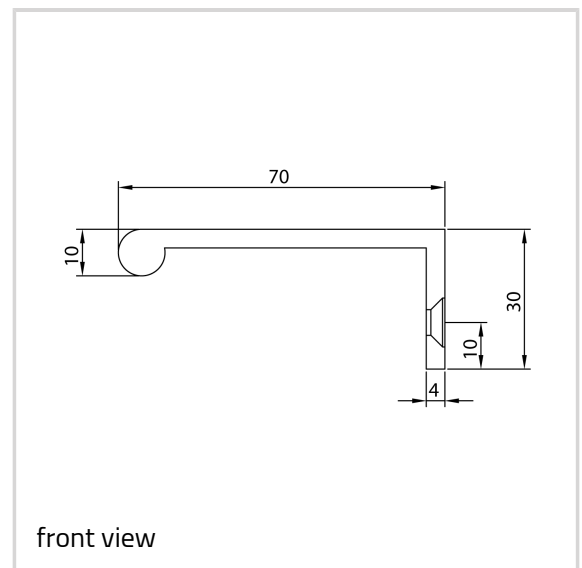

Edge Pull - Ref. 0081-100

Suitable for 44 mm thick profiles

Product features

- solid brass edge pulls for use on drawers and various door types
- simple modern design that will compliment any style of furniture
- available in standard 50 mm, 75 mm, 100 mm and 200 mm sizes
- various finishes including standard and PVD

Technical details

Attributes	Value
Knuckle diameter	10.0 mm
Overall length	100.0 mm
Screws	10.0 x 32.0 mm
Suitable profile size	44.0 mm

Note

Supplied with brass Pozi-drive head woodscrews.

Bespoke length and sizes prices on application.

Hardware - Edge Pull - Ref. 0081-100

Finish(es)	Satin Chrome (UK 515)
OF-NR.	UK 515
VPE	Pack of 10
DIN	without
Item No.	0081-100.0
Finish(es)	Satin nickel (UK 516)
OF-NR.	UK 516
VPE	Pack of 10
DIN	without
Item No.	0081-100.0
Finish(es)	PVD Brass (UK 517)
OF-NR.	UK 517
VPE	Pack of 10
DIN	without
Item No.	0081-100.0
Finish(es)	PVD Copper rose (UK 518)
OF-NR.	UK 518
VPE	Pack of 10
DIN	without
Item No.	0081-100.0
Finish(es)	PVD Matt black (UK 519)
OF-NR.	UK 519
VPE	Pack of 10
DIN	without
Item No.	0081-100.0
Finish(es)	PVD Rainbow (UK 520)
OF-NR.	UK 520
VPE	Pack of 10
DIN	without
Item No.	0081-100.0
Finish(es)	PVD Stainless steel effect (UK 521)
OF-NR.	UK 521
VPE	Pack of 10
DIN	without
Item No.	0081-100.0