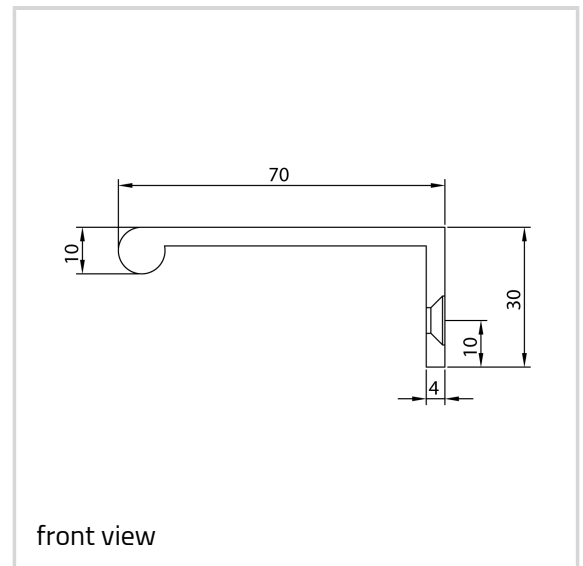

Edge Pull - Ref. 0081-200

Suitable for 44 mm thick profiles

Product features

- solid brass edge pulls for use on drawers and various door types
- simple modern design that will compliment any style of furniture
- available in standard 50 mm, 75 mm, 100 mm and 200 mm sizes
- various finishes including standard and PVD

Technical details

Attributes	Value
Knuckle diameter	10.0 mm
Overall length	200.0 mm
Screws	10.0 x 32.0 mm
Suitable profile size	44.0 mm

Note

Supplied with brass Pozi-drive head woodscrews.

Bespoke length and sizes prices on application.

Hardware - Edge Pull - Ref. 0081-200

Finish(es)	Satin Chrome (UK 515)
OF-NR.	UK 515
VPE	Pack of 10
DIN	without
Item No.	0081-200.0
Finish(es)	Satin nickel (UK 516)
OF-NR.	UK 516
VPE	Pack of 10
DIN	without
Item No.	0081-200.0
Finish(es)	PVD Brass (UK 517)
OF-NR.	UK 517
VPE	Pack of 10
DIN	without
Item No.	0081-200.0
Finish(es)	PVD Copper rose (UK 518)
OF-NR.	UK 518
VPE	Pack of 10
DIN	without
Item No.	0081-200.0
Finish(es)	PVD Matt black (UK 519)
OF-NR.	UK 519
VPE	Pack of 10
DIN	without
Item No.	0081-200.0
Finish(es)	PVD Rainbow (UK 520)
OF-NR.	UK 520
VPE	Pack of 10
DIN	without
Item No.	0081-200.0
Finish(es)	PVD Stainless steel effect (UK 521)
OF-NR.	UK 521
VPE	Pack of 10
DIN	without
Item No.	0081-200.0