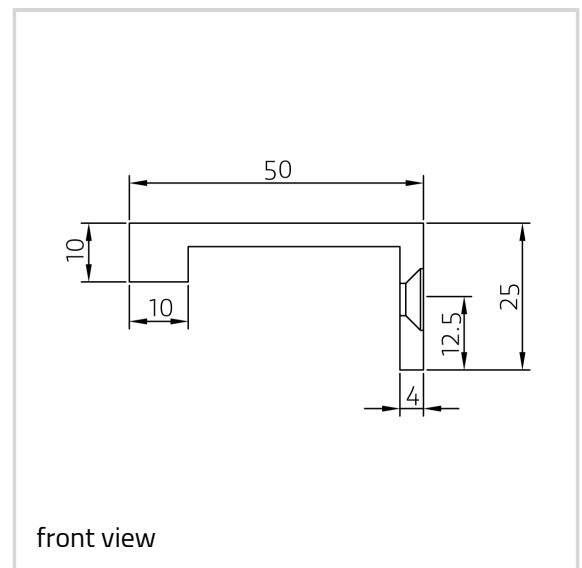

Edge Pull - Ref. 0080-200

Suitable for 18 mm thick profiles

Product features

- solid brass edge pulls for use on drawers and various door types
- simple modern design that will compliment any style of furniture
- available in standard 50 mm, 75 mm, 100 mm and 200 mm sizes
- various finishes including standard and PVD

Technical details

Attributes	Value
Knuckle diameter	10.0 mm
Overall length	200.0 mm
Screws	8.0 x 25.4 mm
Suitable profile size	18.0 mm

Note

Supplied with brass Pozi-drive head woodscrews.

Bespoke length and sizes prices on application.