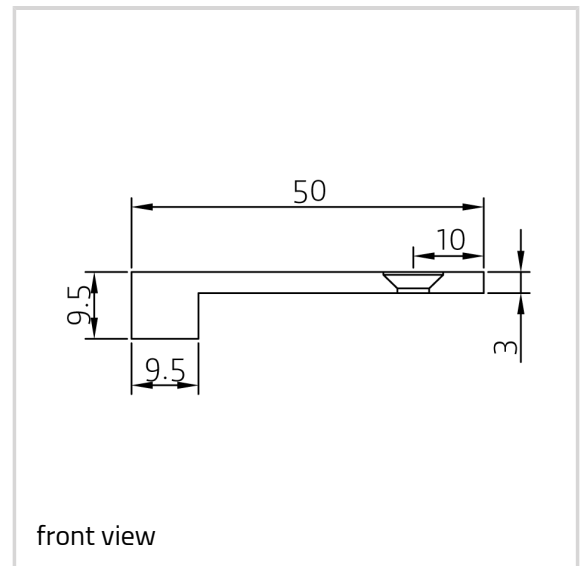

Edge Pull - Ref. 0079-75

Suitable for 18 mm thick profiles

Product features

- solid brass edge pulls for use on drawers and various door types
- simple modern design that will compliment any style of furniture
- available in standard 50 mm, 75 mm, 100 mm and 200 mm sizes
- various finishes including standard and PVD

Technical details

Attributes	Value
Knuckle diameter	9.5 mm
Overall length	75.0 mm
Screws	8.0 x 25.4 mm
Suitable profile size	18.0 mm

Note

Supplied with brass Pozi-drive head woodscrews.

Bespoke length and sizes prices on application.