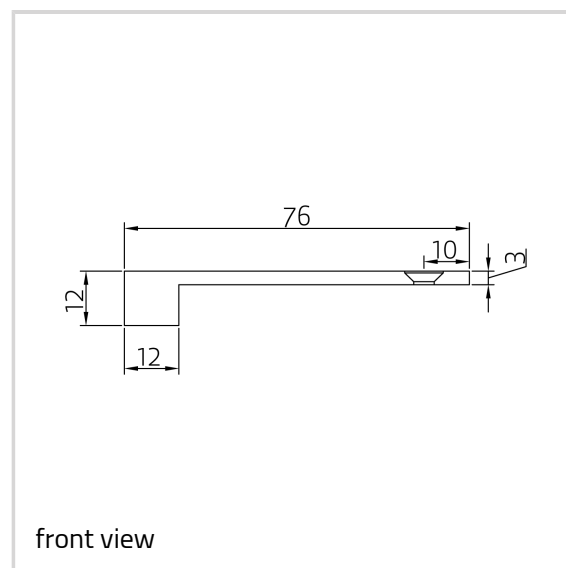

Edge Pull - Ref. 0088-100

Suitable for 44 mm thick profiles

Product features

- solid brass edge pulls for use on drawers and various door types
- simple modern design that will compliment any style of furniture
- available in standard 50 mm, 75 mm, 100 mm and 200 mm sizes
- various finishes including standard and PVD

Technical details

Attributes	Value
Knuckle diameter	12.0 mm
Overall length	100.0 mm
Screws	10.0 x 32.0 mm
Suitable profile size	44.0 mm

Note

Supplied with brass Pozi-drive head woodscrews.

Bespoke length and sizes prices on application.

Hardware - Edge Pull - Ref. 0088-100

Finish(es)	Satin Chrome (UK 515)
OF-NR.	UK 515
VPE	Pack of 10
DIN	without
Item No.	0088-100.0
Finish(es)	Satin nickel (UK 516)
OF-NR.	UK 516
VPE	Pack of 10
DIN	without
Item No.	0088-100.0
Finish(es)	PVD Brass (UK 517)
OF-NR.	UK 517
VPE	Pack of 10
DIN	without
Item No.	0088-100.0
Finish(es)	PVD Copper rose (UK 518)
OF-NR.	UK 518
VPE	Pack of 10
DIN	without
Item No.	0088-100.0
Finish(es)	PVD Matt black (UK 519)
OF-NR.	UK 519
VPE	Pack of 10
DIN	without
Item No.	0088-100.0
Finish(es)	PVD Rainbow (UK 520)
OF-NR.	UK 520
VPE	Pack of 10
DIN	without
Item No.	0088-100.0
Finish(es)	PVD Stainless steel effect (UK 521)
OF-NR.	UK 521
VPE	Pack of 10
DIN	without
Item No.	0088-100.0