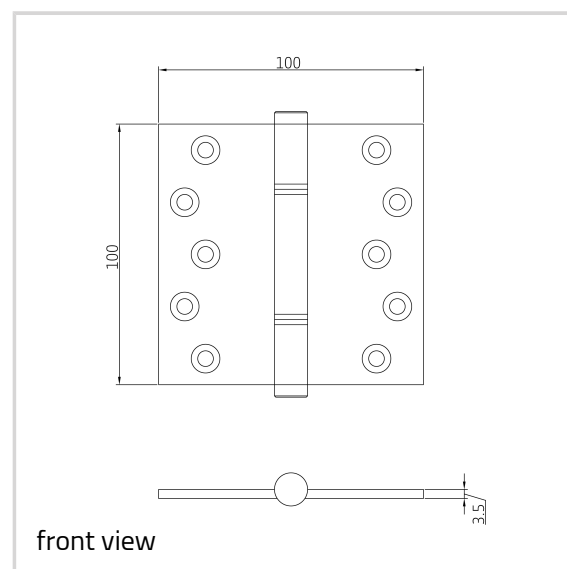

Note

Classification key

4	7	5	1^{*1}	1	4	0	12

*1 Test evidence for functional doors to be achieved with full door sets and assemblies.