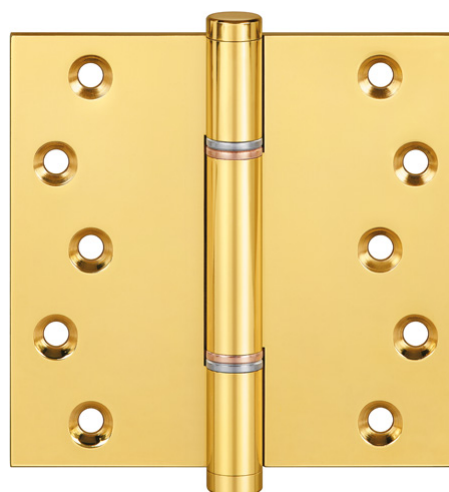

SAMSON - Ref. P1860

Suitable for heavy weight flush doors tested to BS EN 1935 Grade 12 - 100 kg

Product features

- solid brass high performance hinge
- weight carrying capacity to 100 kg
- suitable for heavy weight flush doors tested to BS EN 1935 Grade 12
- CE marked FD30 and FD60 fire rated options
- maintenance free, 25 year performance guarantee
- security bolt and radius corner options available

Technical details

Attributes	Value
Load capacity	100.0 kg
Knuckle diameter	13.0 mm
Overall length	100.0 mm
Overall width	101.6 mm
Material thickness	3.5 mm
Screws	10.0 x 32.0 mm
Amount of projection	50.0 mm

Note

Classification key

4	7	5	1 ^{*1}	1	4	0	12
---	---	---	-----------------	---	---	---	----

*1 Test evidence for functional doors to be achieved with full door sets and assemblies.

SAMSON - SAMSON - Ref. P1860

Supplied complete with pozi/slotted head brass woodscrew if required.

Item

Finish(es)	Aged Brass (UK 501)
OF-NR.	UK 501
VPE	10 pcs
DIN	DIN right and left hand
Item No.	P1860
Finish(es)	Antique Brass (UK 502)
OF-NR.	UK 502
VPE	10 pcs
DIN	DIN right and left hand
Item No.	P1860
Finish(es)	Antique nickel (UK 503)
OF-NR.	UK 503
VPE	10 pcs
DIN	DIN right and left hand
Item No.	P1860
Finish(es)	Black nickel (UK 504)
OF-NR.	UK 504
VPE	10 pcs
DIN	DIN right and left hand
Item No.	P1860
Finish(es)	Copper Bronze (UK 505)
OF-NR.	UK 505
VPE	10 pcs
DIN	DIN right and left hand
Item No.	P1860
Finish(es)	Copper (UK 506)
OF-NR.	UK 506
VPE	10 pcs
DIN	DIN right and left hand
Item No.	P1860
Finish(es)	Honeycombe (UK 507)
OF-NR.	UK 507