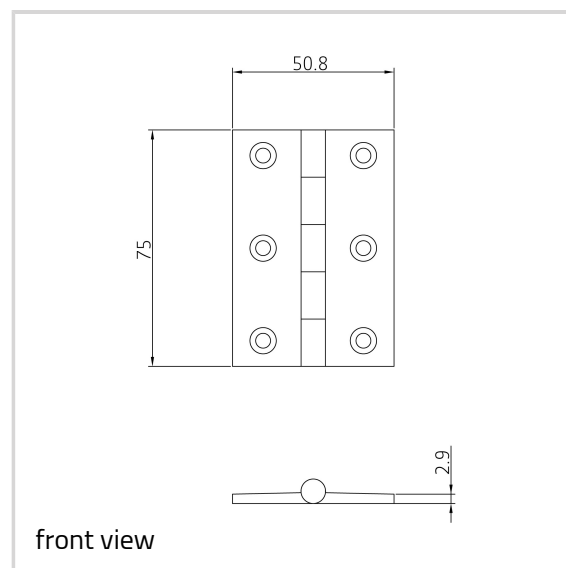

Brass Hinge - Ref. 1010

Suitable for cabinets and lightweight flush doors and windows

Product features

- brass pin
- 10 year performance guarantee
- suitable for lightweight flush doors and windows

Technical data

Property	Value
Load capacity	20.0 kg
Knuckle Diameter	7.8 mm
Overall length	75.0 mm
Overall width	50.8 mm
Material thickness	2.9 mm
Screw	8.0 x 25.4 mm

Notes

Supplied complete with pozi/slotted head brass woodscrew if required.

Item versions

Brass Hinges - Brass Hinge - Ref. 1010

Finish	Aged Brass (UK 501)
OF-No.	UK 501
VPE	20 pcs
DIN	DIN right and left hand
Article number	1010
Finish	Antique Brass (UK 502)
OF-No.	UK 502
VPE	20 pcs
DIN	DIN right and left hand
Article number	1010
Finish	Antique nickel (UK 503)
OF-No.	UK 503
VPE	20 pcs
DIN	DIN right and left hand
Article number	1010
Finish	Copper Bronze (UK 505)
OF-No.	UK 505
VPE	20 pcs
DIN	DIN right and left hand
Article number	1010
Finish	Copper (UK 506)
OF-No.	UK 506
VPE	20 pcs
DIN	DIN right and left hand
Article number	1010
Finish	Honeycombe (UK 507)
OF-No.	UK 507
VPE	20 pcs
DIN	DIN right and left hand
Article number	1010
Finish	Imitation Bronze (UK 508)
OF-No.	UK 508
VPE	20 pcs
DIN	DIN right and left hand
Article number	1010
Finish	Midnight (UK 509)
OF-No.	UK 509